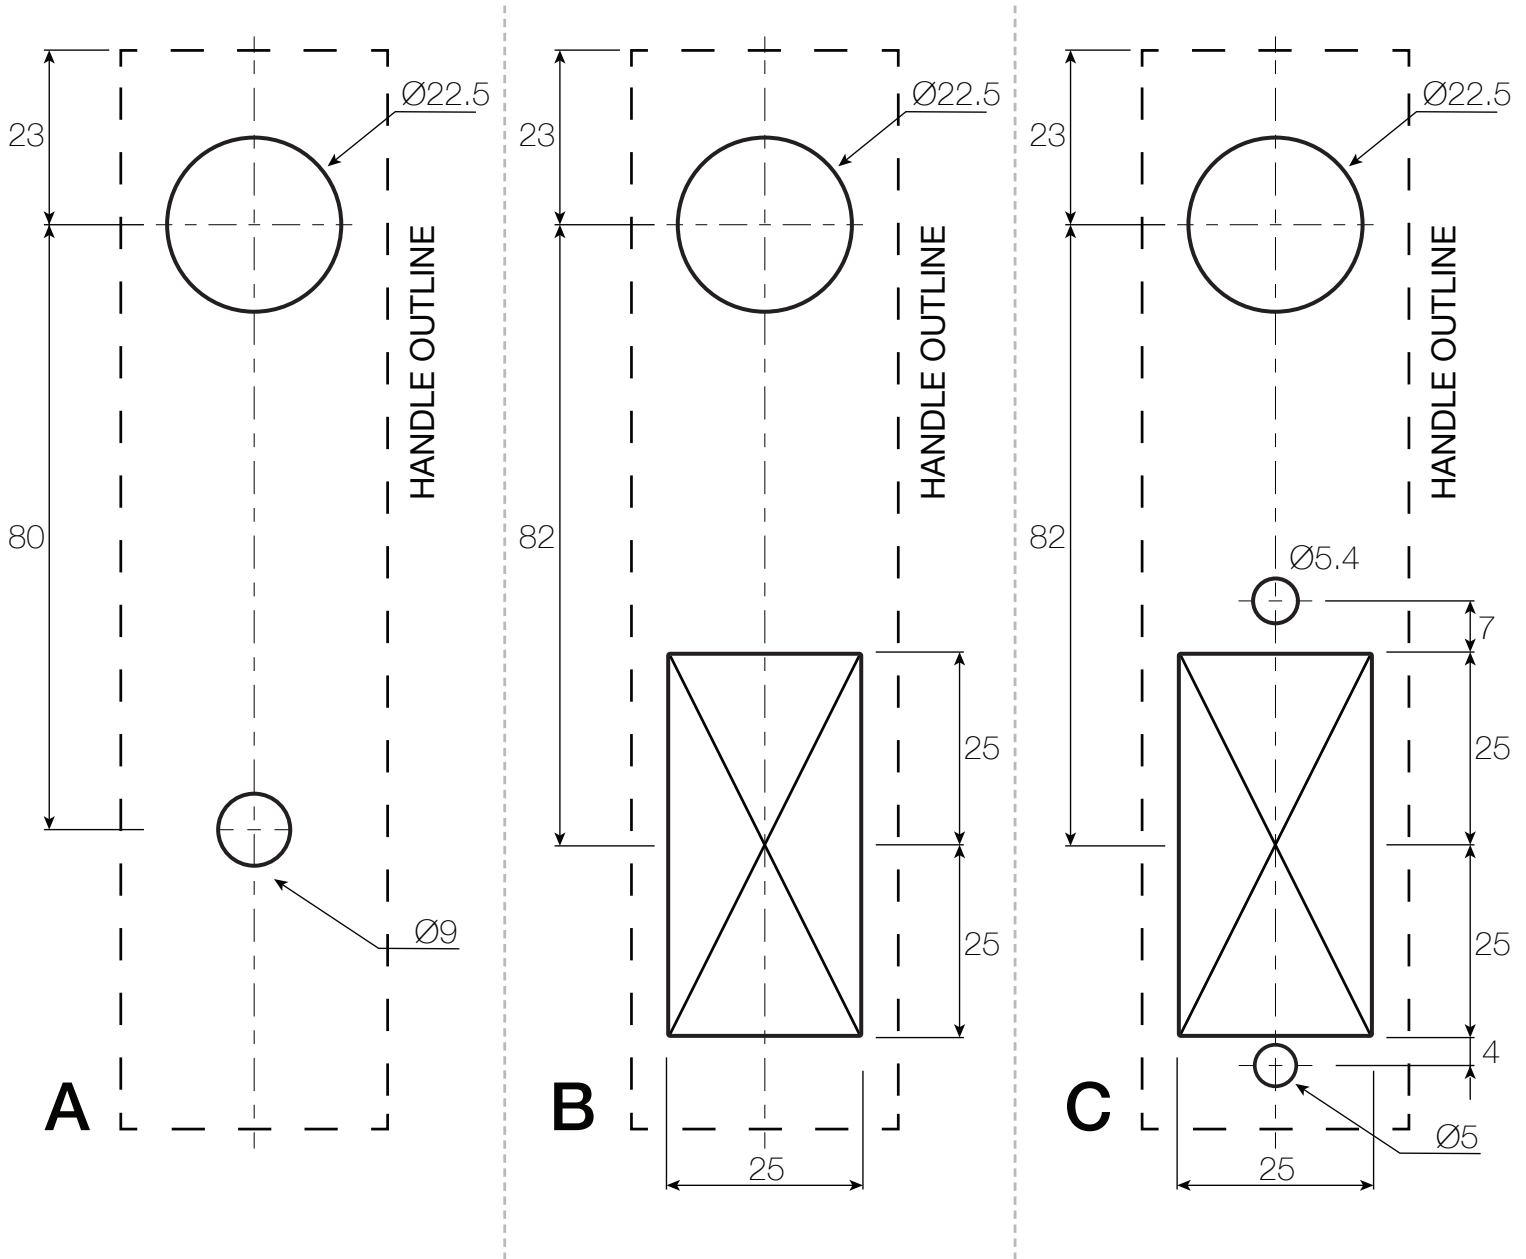

ESELON AND MILLENNIUM SERIES SWING HANDLES

TO SUIT: ESELON AND MILLENNIUM SERIES SWING HANDLES
(EXCLUDING "HIGH DUTY PADLOCKABLE" & "MINI PADLOCKABLE" SWING HANDLES)
PLEASE REFER TO PRODUCT DATA SHEET TO ENSURE THE CORRECT CUTOUT (A,B,C) HAS BEEN SELECTED

SELECTRIX® CUTOUT TEMPLATE

Please Select "Do Not Scale" or "Actual Size" options in Print Menu

SELECTLOK®