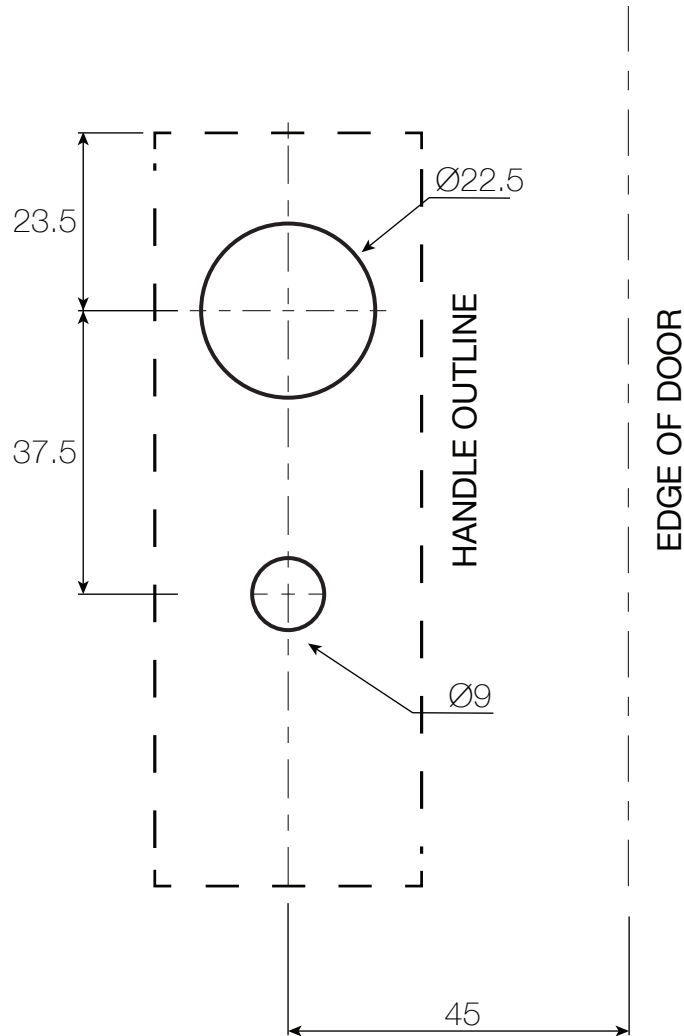

# MINI PADLOCKABLE SWING HANDLE

Please Select "Do Not Scale" or "Actual Size" options in Print Menu

## **SELECTRIX**<sup>®</sup> CUTOUT TEMPLATE

PLEASE CHECK HANDLE OPERATION TO ENSURE CORRECT  
ORIENTATION WITH ALIGNMENT OF EDGE OF DOOR