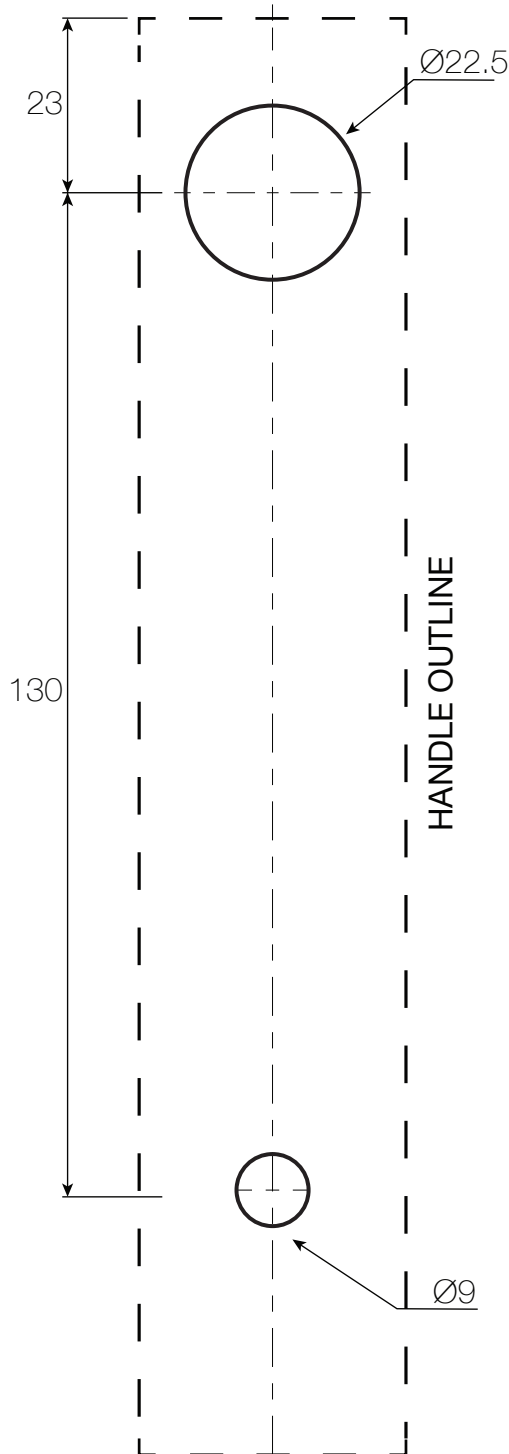

## HIGH DUTY PADLOCKABLE SWING HANDLE

PLEASE REFER TO PRODUCT DATA SHEET TO ENSURE THE CORRECT CUTOUT HAS BEEN SELECTED

Please Select "Do Not Scale" or "Actual Size" options in Print Menu

***SELECTRIX***<sup>®</sup>  
CUTOUT TEMPLATE