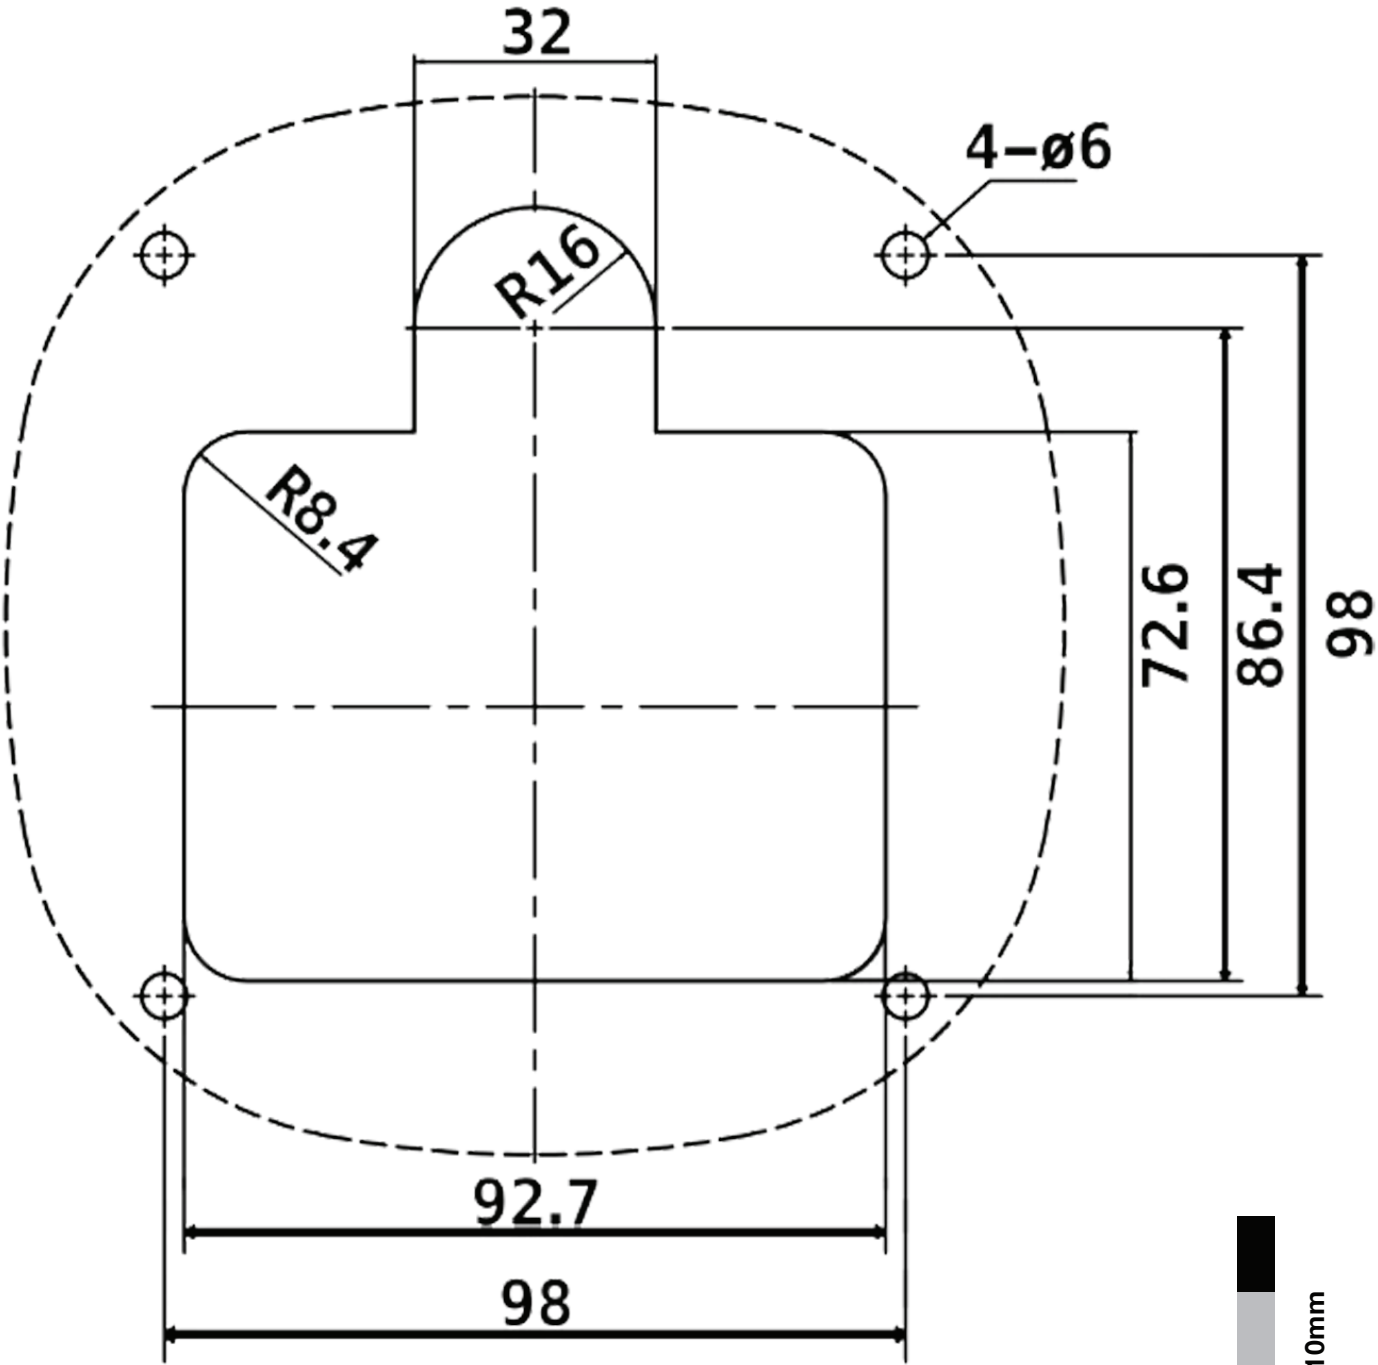

MIDNIGHT V3 WHALE TAIL
10506-SK#-Z##-R | 10506-U3-Z##-R

Please Select "Do Not Scale" or "Actual Size" options in Print Menu

CUTOUT

DISH OUTLINE

SELECTLOK®