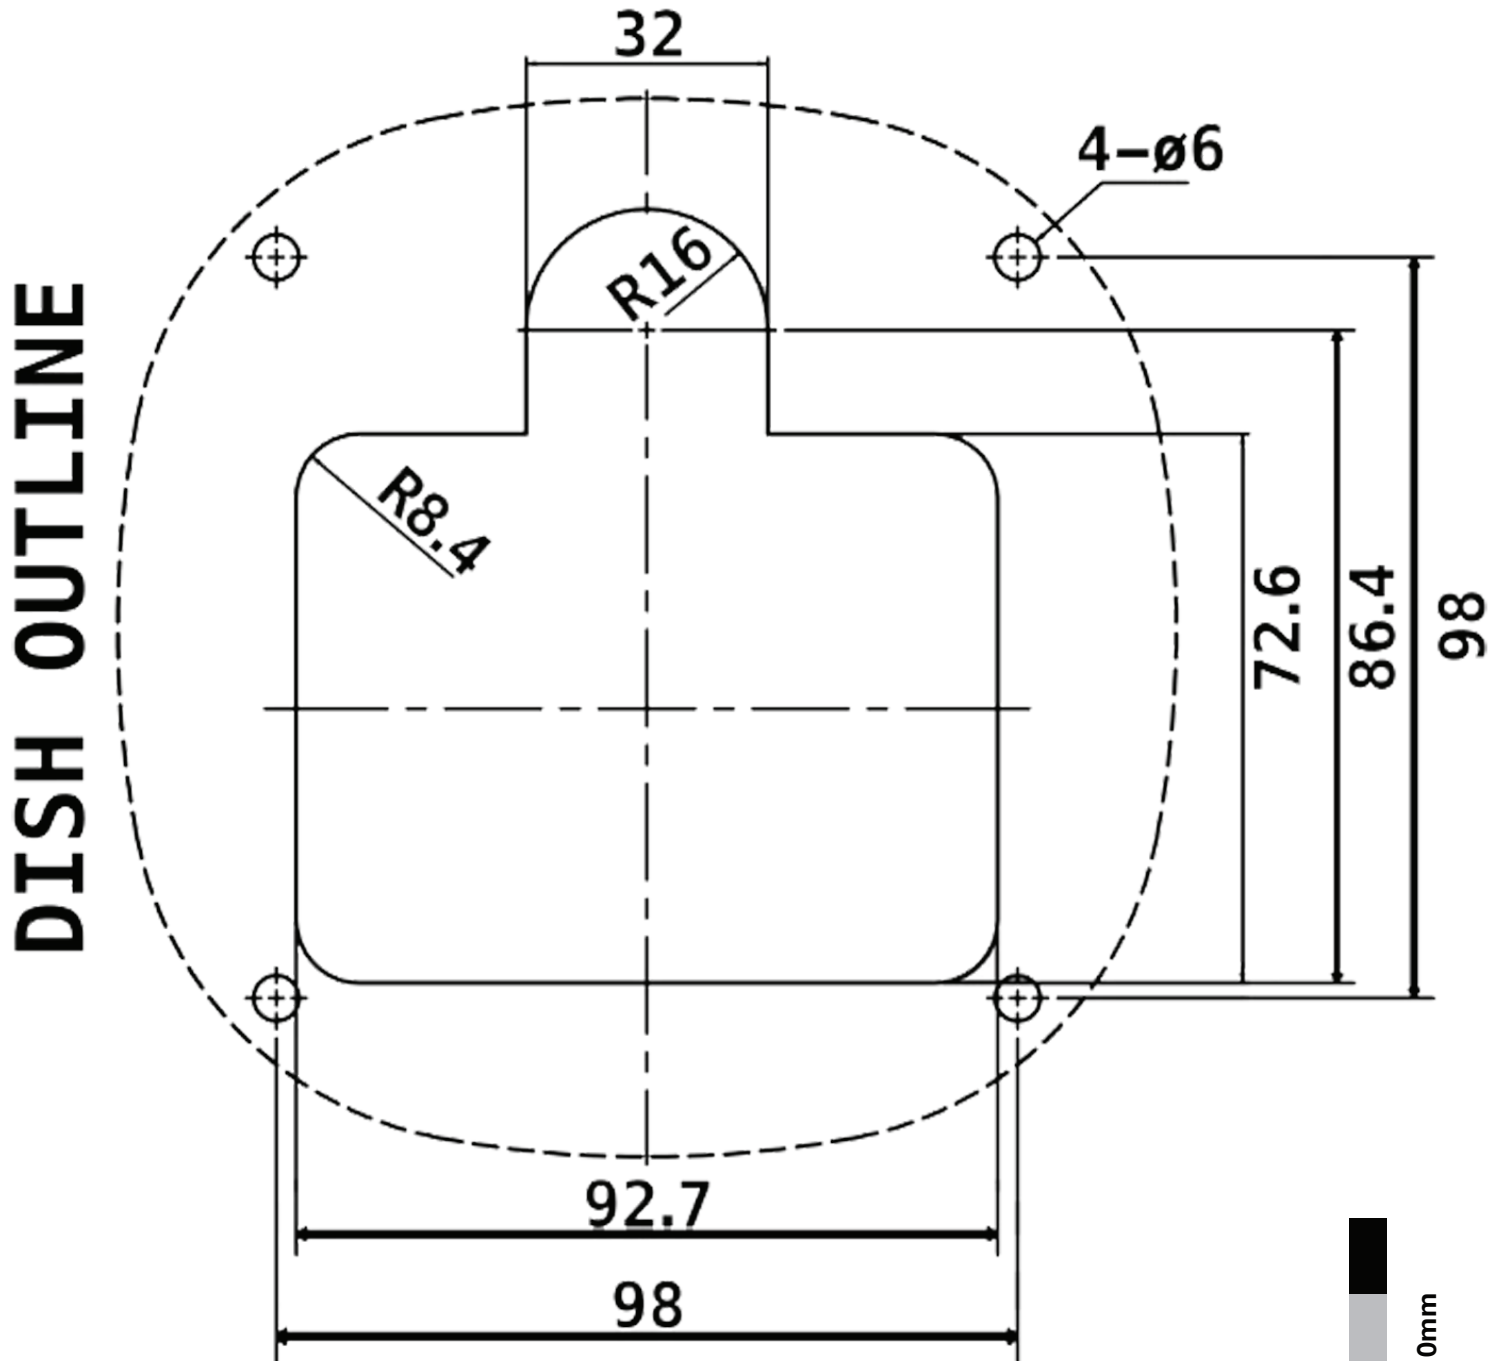

SPECIAL EDITION MIDNIGHT V3

P1086-01-KIT-R

Please Select "Do Not Scale" or "Actual Size" options in Print Menu

CUTOUT

SELECTLOK®