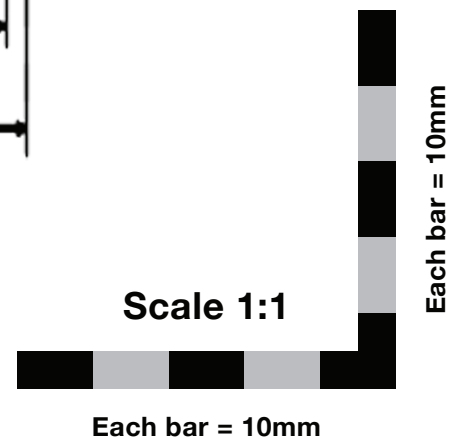

SPECIAL EDITION MIDNIGHT V3

P1086-01-KIT-R

Please Select "Do Not Scale" or "Actual Size" options in Print Menu

CUTOUT

SELECTLOK®