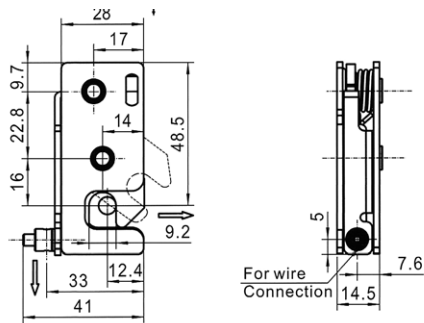

# BURST LATCHES

VERSION 1

VERSION 2

VERSION 3

VERSION 4

VERSION	PART NUMBER
1	DK618-1
2	DK618-2
3	DK618-3
4	DK618-4