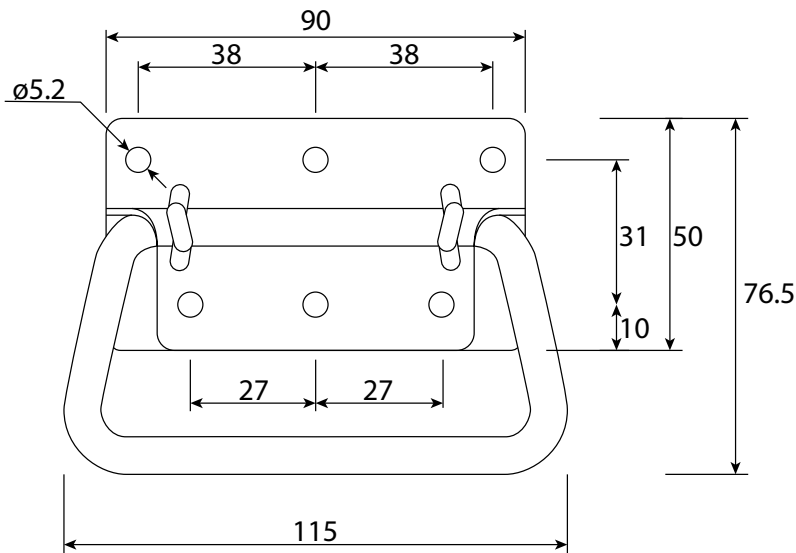

SELECTRIX
STAINLESS
STEEL

DROP CHEST HANDLE

MATERIAL & FINISH:

- Material : Stainless steel
- Surface treatment : Polished
- Weight : 0.195 kg

Mounting Holes $\varnothing 5.2$

DESCRIPTION	PART NUMBER
Drop chest recessed handle	H7151S

SELECTRIX
STAINLESS
STEEL

DROP CHEST HANDLE

MATERIAL & FINISH:

- Material : Stainless steel
- Surface treatment : Polished
- Weight : 0.195 kg

DESCRIPTION	PART NUMBER
Drop chest handle	196520-S