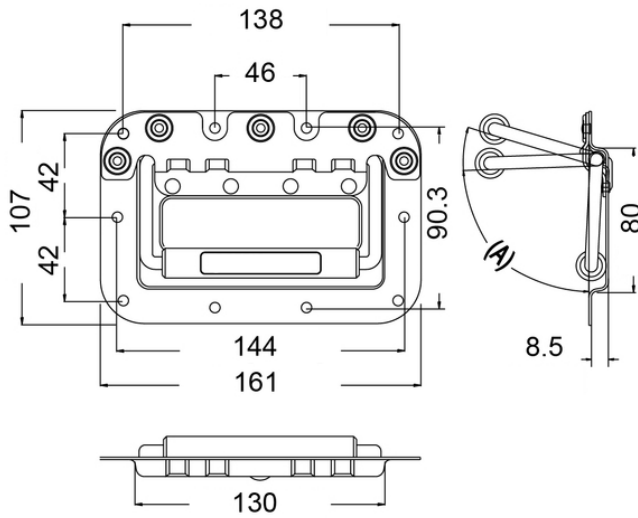

SELECTRIX
STAINLESS
STEEL

DROP CHEST HANDLE

MATERIAL & FINISH:

- Material : Stainless steel
- Surface treatment : Polished
- Weight : 0.195 kg

Mounting Holes $\varnothing 5.2$

DESCRIPTION	PART NUMBER
Drop chest recessed handle	H7151S

SELECTRIX
STAINLESS
STEEL

DROP CHEST HANDLE

MATERIAL & FINISH:

- Material : Stainless steel
- Surface treatment : Polished
- Weight : 0.195 kg

DESCRIPTION	PART NUMBER
Drop chest handle	196520-S