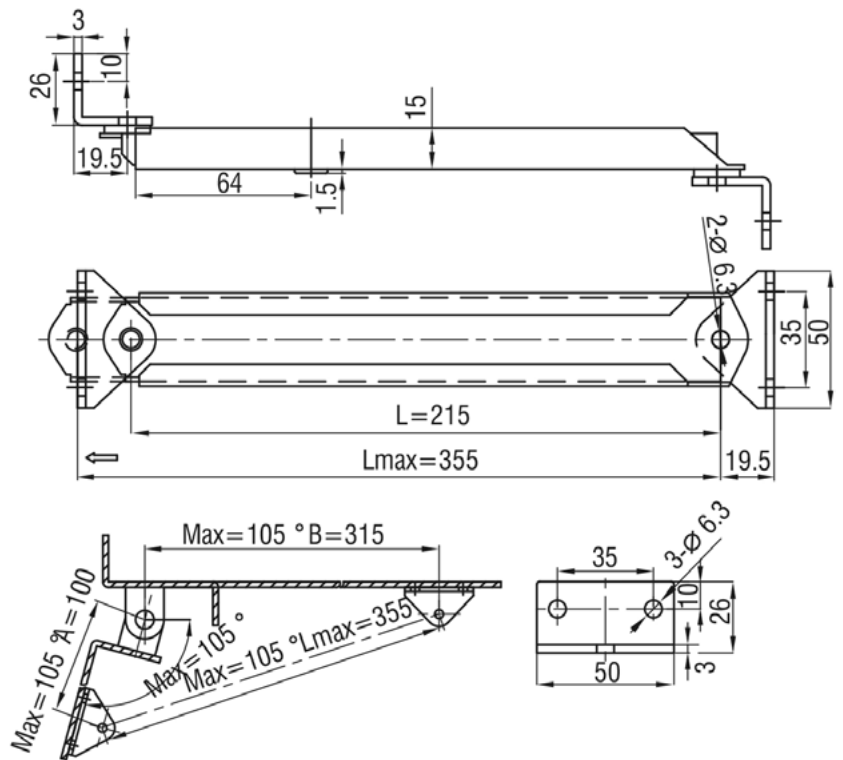

EXTRA HEAVY DUTY COVER STAY

FEATURES:

- Suitable for left or right hand applications
- Automatic lock to keep door open
- For extra heavy duty usage

DIMENSIONS:

Length = 215mm

MATERIAL & FINISH:

Mild steel, zinc plated

MATERIAL	FINISH	PART NUMBER
Mild steel	Zinc plated	Y230-9306