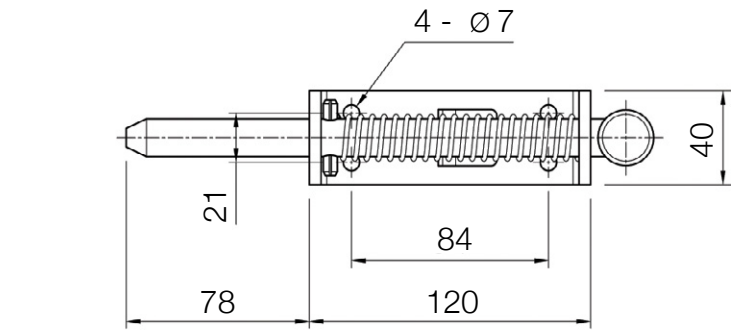

213mm LARGE SPRING BOLT

MATERIAL & FINISH:

- Mild steel
- Zinc plated

| LENGTH | D | PART NUMBER |
|--------|------|-------------|
| 213mm | 16mm | 152020 |

213mm LARGE SPRING BOLT

MATERIAL & FINISH:

- Mild steel
- Zinc plated

| LENGTH | D | PART NUMBER |
|--------|------|-------------|
| 213mm | 12mm | 152030 |