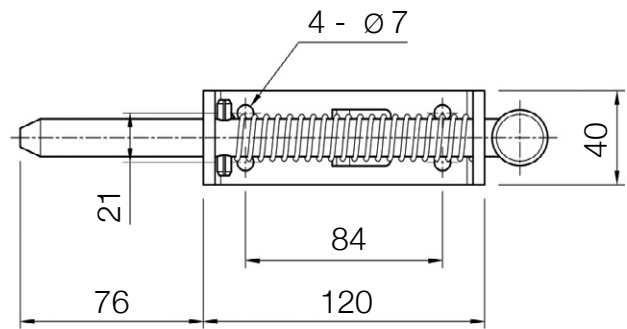

213mm LARGE SPRING BOLT

MATERIAL & FINISH:

- Mild steel
- Zinc plated

| LENGTH | D | PART NUMBER |
|--------|------|-------------|
| 213mm | 16mm | 152020 |

213mm LARGE SPRING BOLT

MATERIAL & FINISH:

- Mild steel
- Zinc plated

| LENGTH | D | PART NUMBER |
|--------|------|-------------|
| 213mm | 12mm | 152030 |