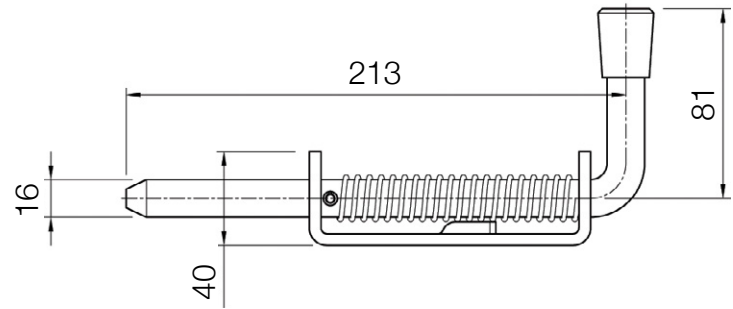

213mm LARGE SPRING BOLT

MATERIAL & FINISH:

- Mild steel
- Zinc plated

| LENGTH | D | PART NUMBER |
|--------|------|-------------|
| 213mm | 16mm | 152020 |

213mm LARGE SPRING BOLT

MATERIAL & FINISH:

- Mild steel
- Zinc plated

| LENGTH | D | PART NUMBER |
|--------|------|-------------|
| 213mm | 12mm | 152030 |