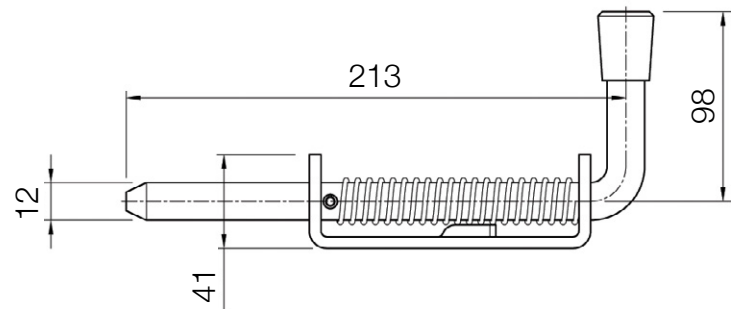

213mm LARGE SPRING BOLT

MATERIAL & FINISH:

- Mild steel
- Zinc plated

| LENGTH | D | PART NUMBER |
|--------|------|-------------|
| 213mm | 16mm | 152020 |

213mm LARGE SPRING BOLT

MATERIAL & FINISH:

- Mild steel
- Zinc plated

| LENGTH | D | PART NUMBER |
|--------|------|-------------|
| 213mm | 12mm | 152030 |