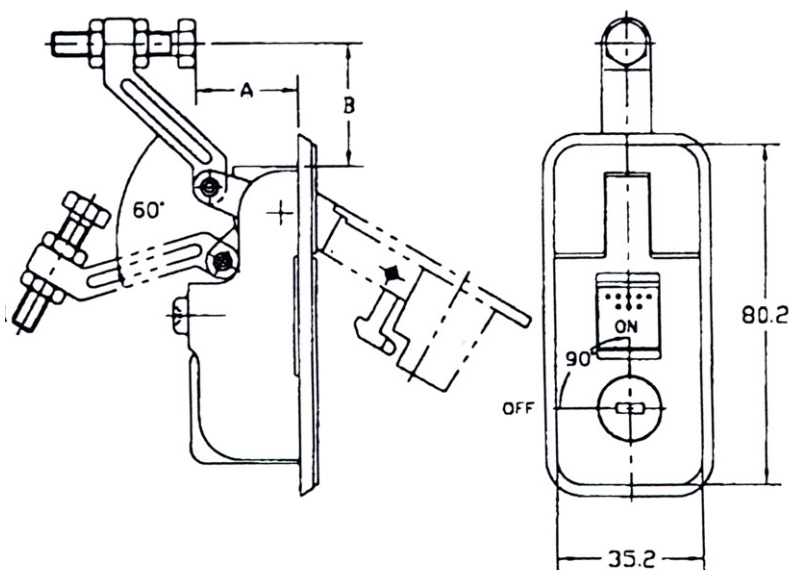

SMALL COMPRESSION LATCH

FEATURES:

- Flush fitting
- Supplied with gasket
- Compression action
- Push button operation
- Many key codes available

DIMENSIONS:

Height = 80.20mm
Width = 35.20mm

MATERIAL & FINISH:

Handle Zinc, chrome plated or black powder coated
Bracket Mild steel, zinc plated
Cam Zinc

CUT OUT

COLOUR	"A" DIMENSION (mm)	"B" DIMENSION (mm)	PART NUMBER
Chrome plated	15-30	28.5	10208-CH###
Black powder coated	15-30	28.5	10208-CH###-BLK
Brushed	15-30	28.5	10208-CH###-BRU