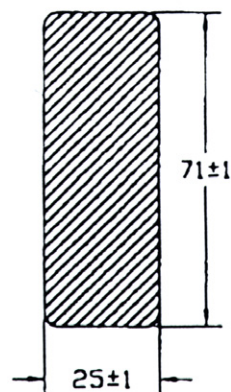

SMALL COMPRESSION LATCH

FEATURES:

- Flush fitting
- Supplied with gasket
- Compression action
- Push button operation
- Many key codes available

DIMENSIONS:

Height = 80.20mm
Width = 35.20mm

MATERIAL & FINISH:

Handle Zinc, chrome plated or black powder coated
Bracket Mild steel, zinc plated
Cam Zinc

CUT OUT

COLOUR	"A" DIMENSION (mm)	"B" DIMENSION (mm)	PART NUMBER
Chrome plated	15-30	28.5	10208-CH###
Black powder coated	15-30	28.5	10208-CH###-BLK
Brushed	15-30	28.5	10208-CH###-BRU