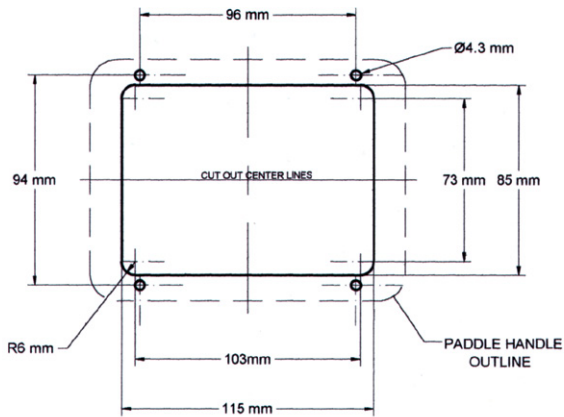

## FEATURES:

- Stainless steel dish (mirror-like finish)
- 10 different key combinations
- Can be keyed to folding T handle, compression latch or cam lock
- Available in single or two point locking
- Slam locking

## DIMENSIONS:

Height = 108mm  
Width = 139.5mm

## MATERIAL & FINISH:

Handle & dish	Stainless steel
Cam & rod control	Mild steel zinc plated

KEY NUMBER	CAM CONFIGURATION	PART NUMBER
CH5##	Single point slam cam	10409-CH5##
CH5##	Multi point cam	10411-CH5##
CH5##	Single point slam cam small version	10407-CH5##