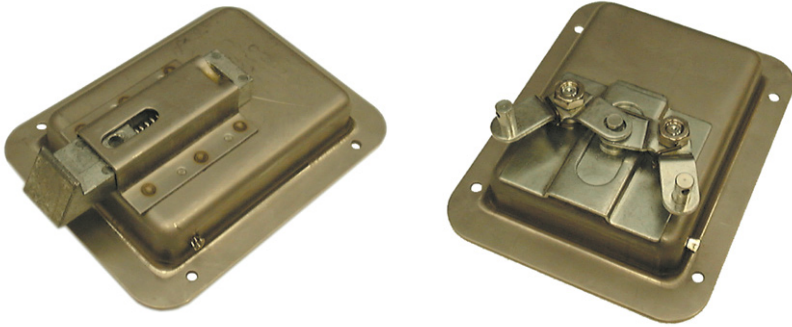

# PADDLE HANDLE

## FEATURES:

- Stainless steel dish (mirror-like finish)
- 10 different key combinations
- Can be keyed to folding T handle, compression latch or cam lock
- Available in single or two point locking
- Slam locking

## DIMENSIONS:

Height = 108mm  
Width = 139.5mm

## MATERIAL & FINISH:

Handle & dish	Stainless steel
Cam & rod control	Mild steel zinc plated

KEY NUMBER	CAM CONFIGURATION	PART NUMBER
CH5##	Single point slam cam	10409-CH5##
CH5##	Multi point cam	10411-CH5##
CH5##	Single point slam cam small version	10407-CH5##