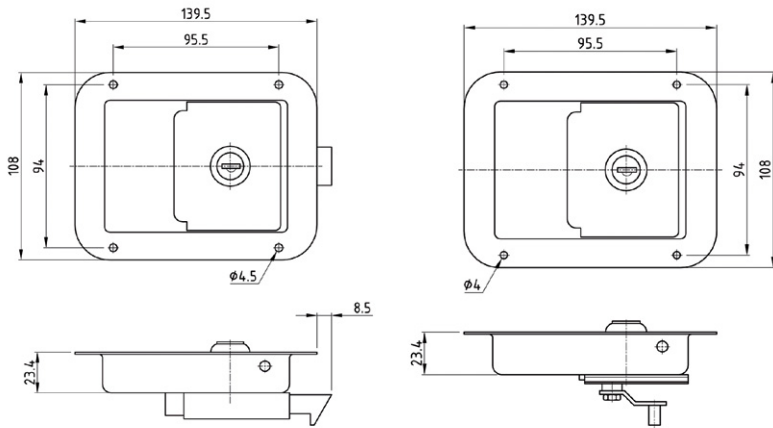

## FEATURES:

- Stainless steel dish (mirror-like finish)
- 10 different key combinations
- Can be keyed to folding T handle, compression latch or cam lock
- Available in single or two point locking
- Slam locking

## DIMENSIONS:

Height = 108mm  
Width = 139.5mm

## MATERIAL & FINISH:

Handle & dish	Stainless steel
Cam & rod control	Mild steel zinc plated

KEY NUMBER	CAM CONFIGURATION	PART NUMBER
CH5##	Single point slam cam	10409-CH5##
CH5##	Multi point cam	10411-CH5##
CH5##	Single point slam cam small version	10407-CH5##