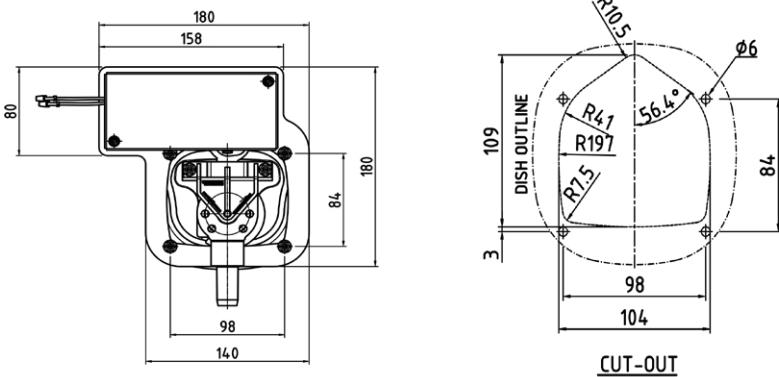

## CENTRAL LOCKING FOLDING T HANDLE

### DIMENSIONS:

Height = 140mm  
Width = 140mm

### PART NUMBER QTY PAGE

- [RG007](#) 2 [3-11](#)
- [RG008](#) 2 [3-8](#)
- 10502-PIN 2 -
- [ROD1200E](#) 2 [3-10](#)

HANDLE	DISH	ORIENTATION	PART NUMBER
Chrome Plated	Chrome Plated	Left Hand	10503-SK#-CL-ZCC-LR
Chrome Plated	Chrome Plated	Right Hand	10503-SK#-CL-ZCC-RR
Black EDP Coated	Black EDP Coated	Left Hand	10503-SK#-CL-ZBB-LR
Black EDP Coated	Black EDP Coated	Right Hand	10503-SK#-CL-ZBB-RR