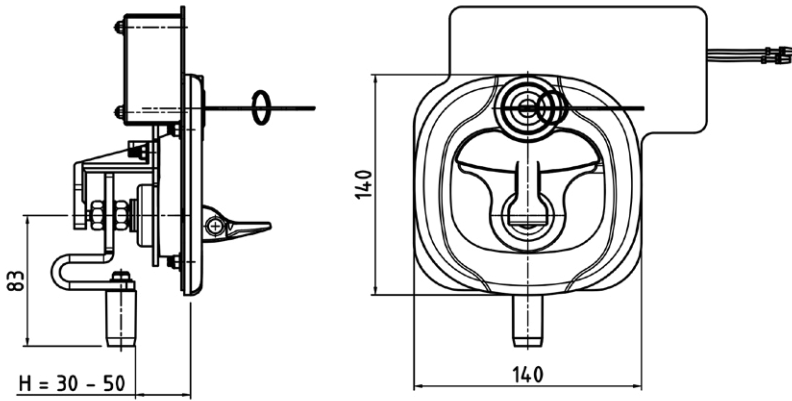

## CENTRAL LOCKING FOLDING T HANDLE

### DIMENSIONS:

Height = 140mm  
Width = 140mm

### PART NUMBER QTY PAGE

- [RG007](#) 2 [3-11](#)
- [RG008](#) 2 [3-8](#)
- 10502-PIN 2 -
- [ROD1200E](#) 2 [3-10](#)

HANDLE	DISH	ORIENTATION	PART NUMBER
Chrome Plated	Chrome Plated	Left Hand	10503-SK#-CL-ZCC-LR
Chrome Plated	Chrome Plated	Right Hand	10503-SK#-CL-ZCC-RR
Black EDP Coated	Black EDP Coated	Left Hand	10503-SK#-CL-ZBB-LR
Black EDP Coated	Black EDP Coated	Right Hand	10503-SK#-CL-ZBB-RR