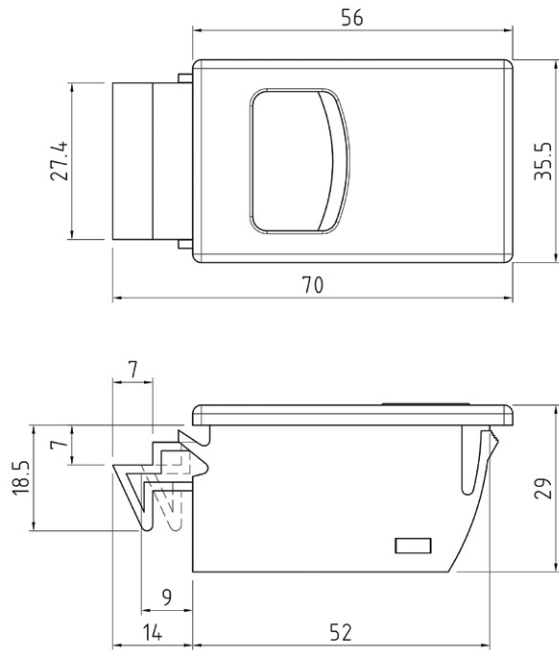

NON LOCKABLE SLIDE LATCH

CUT-OUT

FEATURES:

- Suits 0.8mm to 2.3mm door thickness
- 6mm stroke

MATERIAL:

Polyamide

COLOUR

Black

PART NUMBER

PI5303-02