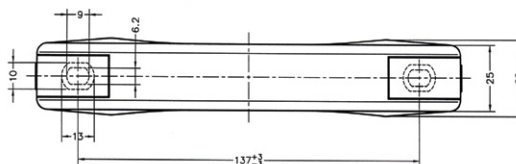

POLYAMIDE D-PULL HANDLE

FEATURES:

- Suitable for outdoor applications
- High quality material
- Mounting for M6 hex bolts

MATERIAL & FINISH:

Material Polyamide

COLOUR	PART NUMBER
Black	M086-1

POLYAMIDE D-PULL HANDLE

FEATURES:

- Suitable for outdoor applications
- High quality material
- Mounting for M6 hex bolts

MATERIAL & FINISH:

Material Polyamide

COLOUR	PART NUMBER
Black	DHPA20