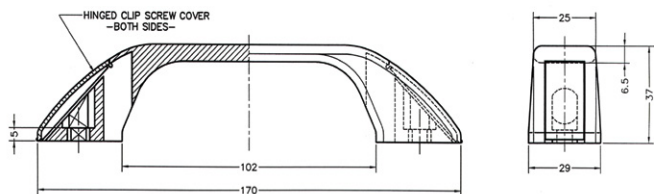

POLYAMIDE D-PULL HANDLE

FEATURES:

- Suitable for outdoor applications
- High quality material
- Mounting for M6 hex bolts

MATERIAL & FINISH:

Material Polyamide

COLOUR	PART NUMBER
Black	M086-1

POLYAMIDE D-PULL HANDLE

FEATURES:

- Suitable for outdoor applications
- High quality material
- Mounting for M6 hex bolts

MATERIAL & FINISH:

Material Polyamide

COLOUR	PART NUMBER
Black	DHPA20