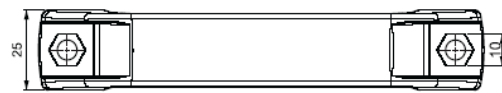

POLYAMIDE D-PULL HANDLE

FEATURES:

- Suitable for outdoor applications
- High quality material
- Mounting for M6 hex bolts

MATERIAL & FINISH:

Material Polyamide

COLOUR	PART NUMBER
Black	M086-1

POLYAMIDE D-PULL HANDLE

FEATURES:

- Suitable for outdoor applications
- High quality material
- Mounting for M6 hex bolts

MATERIAL & FINISH:

Material Polyamide

COLOUR	PART NUMBER
Black	DHPA20