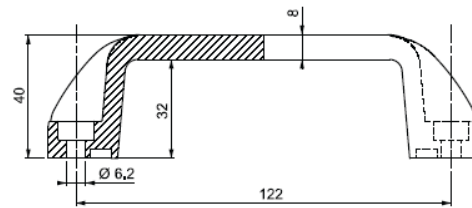

POLYAMIDE D-PULL HANDLE

FEATURES:

- Suitable for outdoor applications
- High quality material
- Mounting for M6 hex bolts

MATERIAL & FINISH:

Material Polyamide

COLOUR	PART NUMBER
Black	M086-1

POLYAMIDE D-PULL HANDLE

FEATURES:

- Suitable for outdoor applications
- High quality material
- Mounting for M6 hex bolts

MATERIAL & FINISH:

Material Polyamide

COLOUR	PART NUMBER
Black	DHPA20