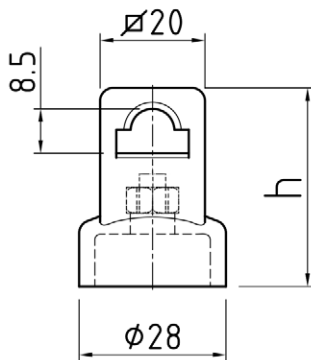

CONNECTOR CLIP

FEATURES:

- Nylon guide, match with 8mm diameter rod

MATERIAL:

Material Nylon

MATERIAL	PART NUMBER
Nylon	RG008

ROD GUIDE

MATERIAL & FINISH:

Material Black Polyamide
Finish N/A

DOOR RETURN HEIGHT "A" (mm)	h (mm)	PART NUMBER
20	32	P3355-01
24	36	P3355-02
26	38	P3355-03
37.5	50	P3355-04