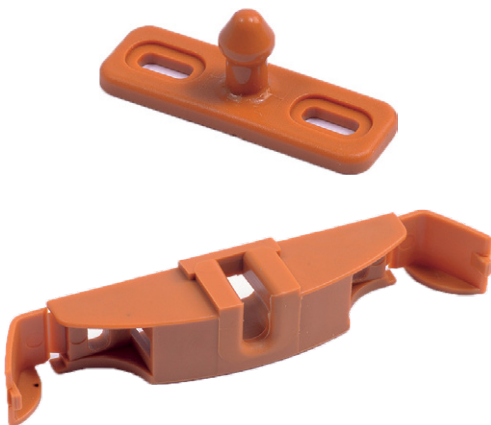

HANDLE

MATERIAL & FINISH:

Housing Zinc die
Surface Silver pale galvanised

Description	PART NUMBER
Handle	01598T75599
Push Button	01598T75699
Push button lock cover	01595T56081

FURNITURE CATCH

MATERIAL:

Plastic

COLOUR:

Brown

Description	PART NUMBER
Male part	01597T08199
Female part	01597T08099