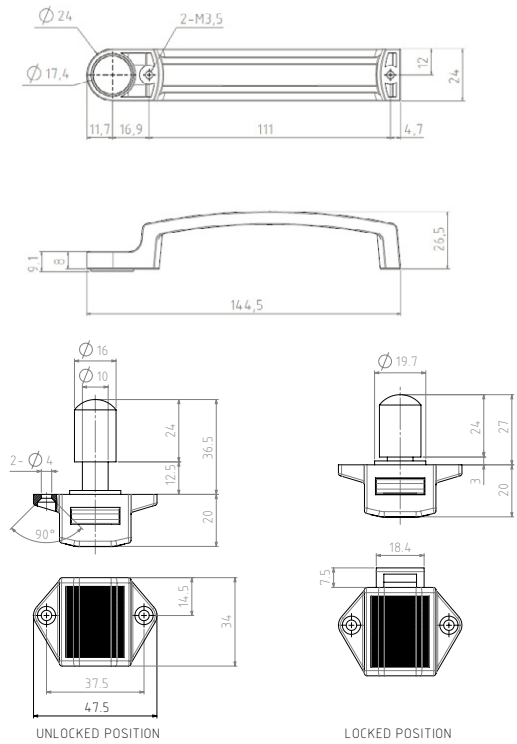

HANDLE

MATERIAL & FINISH:

Housing Zinc die
Surface Silver pale galvanised

Description	PART NUMBER
Handle	01598T75599
Push Button	01598T75699
Push button lock cover	01595T56081

FURNITURE CATCH

MATERIAL:

Plastic

COLOUR:

Brown

Description	PART NUMBER
Male part	01597T08199
Female part	01597T08099