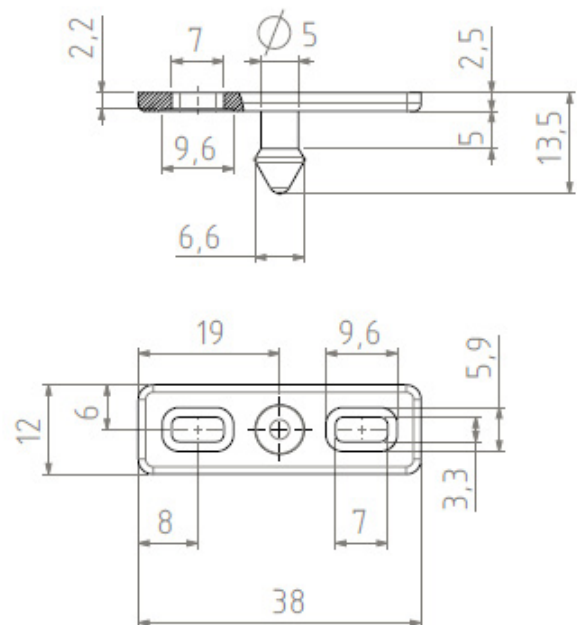

HANDLE

MATERIAL & FINISH:

Housing Zinc die
Surface Silver pale galvanised

Description	PART NUMBER
Handle	01598T75599
Push Button	01598T75699
Push button lock cover	01595T56081

FURNITURE CATCH

MATERIAL:

Plastic

COLOUR:

Brown

Description	PART NUMBER
Male part	01597T08199
Female part	01597T08099