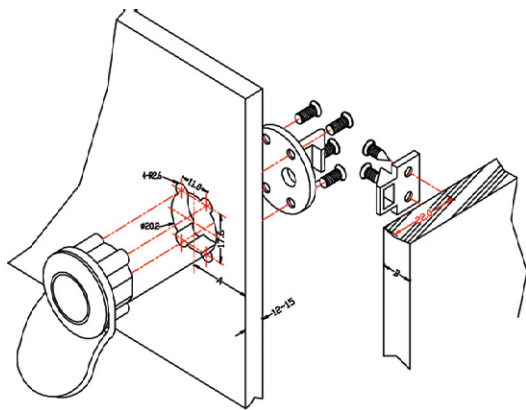

# PUSH HANDLE KNOB

## FUNCTION:

Close the cabinet door/drawer to lock automatically, Hold the soft plastic handle and thumb down withdraw the knob to the door or drawer

## MATERIAL:

Zinc alloy knob, Soft plastic handle

$$A = B + 8.5$$

FINISH	PART NUMBER
Nickel plated	C-N5100Z-1
Black nickel plated	C-BN5100Z-1