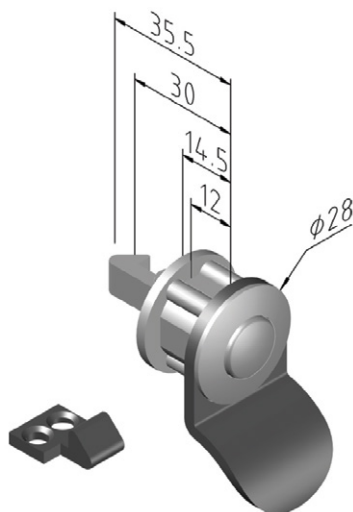

# PUSH HANDLE KNOB

## FUNCTION:

Close the cabinet door/drawer to lock automatically, Hold the soft plastic handle and thumb down withdraw the knob to the door or drawer

## MATERIAL:

Zinc alloy knob, Soft plastic handle

$$A = B + 8.5$$

FINISH	PART NUMBER
Nickel plated	C-N5100Z-1
Black nickel plated	C-BN5100Z-1