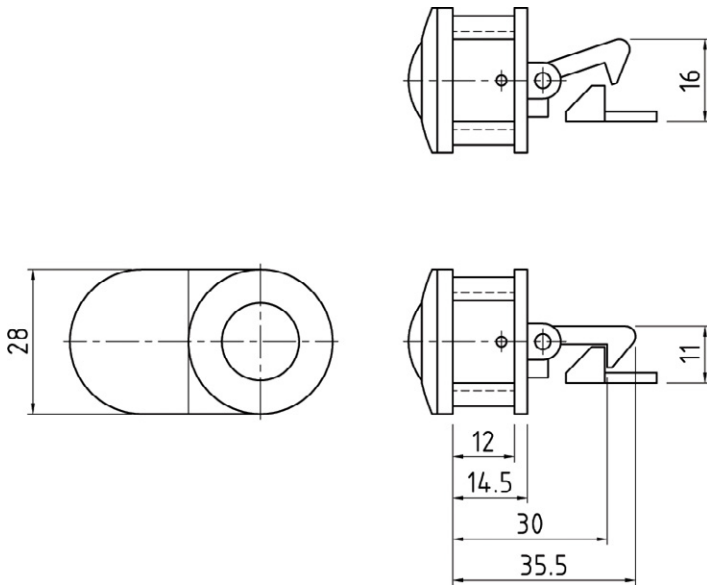

# PUSH HANDLE KNOB

## FUNCTION:

Close the cabinet door/drawer to lock automatically, Hold the soft plastic handle and thumb down withdraw the knob to the door or drawer

## MATERIAL:

Zinc alloy knob, Soft plastic handle

$$A = B + 8.5$$

FINISH	PART NUMBER
Nickel plated	C-N5100Z-1
Black nickel plated	C-BN5100Z-1