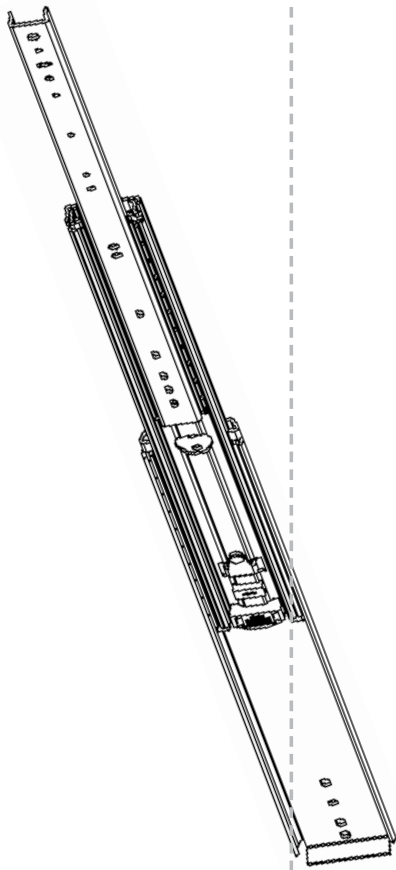

HEAVY DUTY SLIDE 125 KG

PRODUCT DESCRIPTION:

- Heavy duty slide

PRODUCT FEATURES:

- Ultra smooth gliding motion with high rigidity and stability design
- Durable damping system with fast response capability

PRODUCT SPECIFICATION/ MODELS:

- Travel: Full extension
- Mount: Side mount
- Disconnect: Lever disconnect
- Material: Cold rolled steel
- Load capacity: 125 kg
- Height: 53 mm (3053-##)
- Width: 19.5mm

MAX LENGTH (mm)	LOCKING	PART NUMBER (125 kg)
350	NO	3053-350
350	YES	3053-350-L
400	NO	3053-400
400	YES	3053-400-L
450	NO	3053-450
450	YES	3053-450-L
500	NO	3053-500
500	YES	3053-500-L
550	NO	3053-550
550	YES	3053-550-L
600	NO	3053-600
600	YES	3053-600-L
650	NO	3053-650
650	YES	3053-650-L
700	NO	3053-700
700	YES	3053-700-L
900	NO	3053-900

* More size ranges available on request