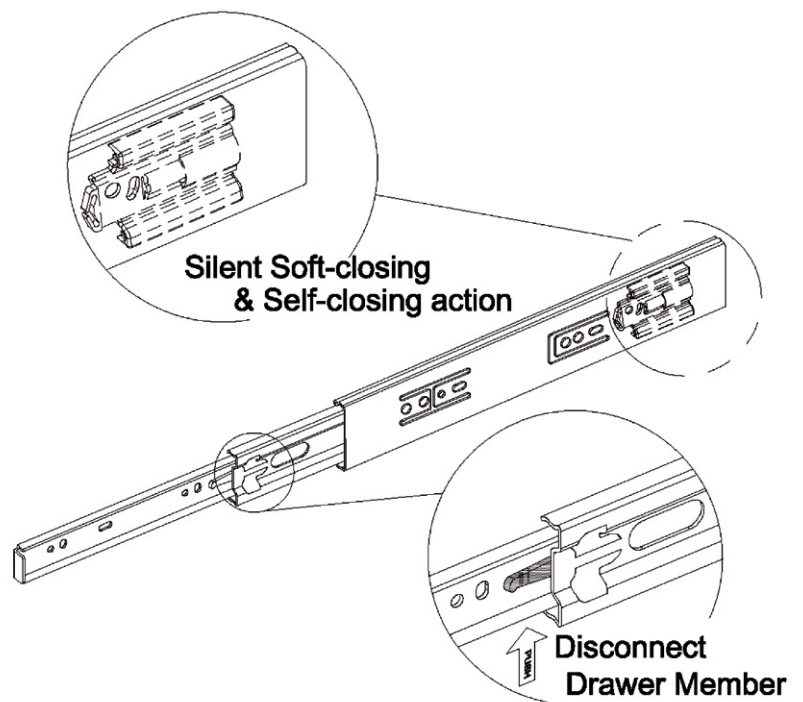

LENGTH (mm)	TRAVEL (mm)	HEIGHT (mm)	WIDTH (mm)	PART NUMBER
300	304.8	45	12.7	3M52-300
350	351	45	12.7	3M52-350
400	403	45	12.7	3M52-400
450	452	45	12.7	3M52-450
500	509	45	12.7	3M52-500
550	563	45	12.7	3M52-550
600	605	45	12.7	3M52-600