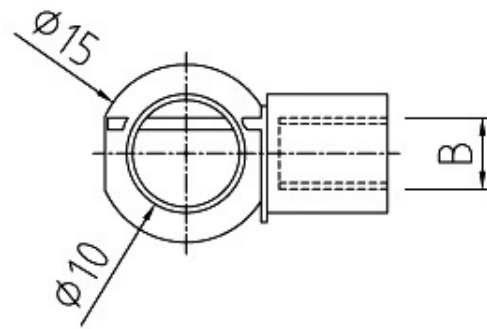

BALL SOCKET WITH CIRLIP

VERSION 1:

- Material : 12L14/ Stainless steel
- Surface treatment : Black coated/ vibratory grinding

VERSION 2:

- Material : Stainless steel 303
- Surface treatment : Vibratory grinding

MATERIAL & FINISH	LENGTH A (mm)	HOUSING THREAD	PART NUMBER
12L14, Black coated	20	M6x1.0	C920M6
12L14, Black coated	25	M6x1.0	C925M6
12L14, Black coated	30	M6x1.0	C930M6
12L14, Black coated	20	M8x1.25	C920M8