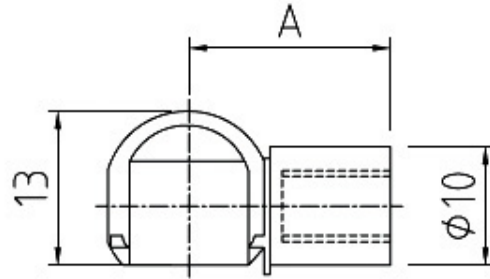

BALL SOCKET WITH CIRLIP

VERSION 1:

- Material : 12L14/ Stainless steel
- Surface treatment : Black coated/ vibratory grinding

VERSION 2:

- Material : Stainless steel 303
- Surface treatment : Vibratory grinding

MATERIAL & FINISH	LENGTH A (mm)	HOUSING THREAD	PART NUMBER
12L14, Black coated	20	M6x1.0	C920M6
12L14, Black coated	25	M6x1.0	C925M6
12L14, Black coated	30	M6x1.0	C930M6
12L14, Black coated	20	M8x1.25	C920M8