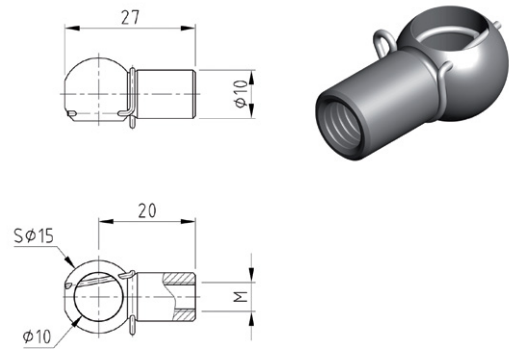

# GAS STRUT CONNECTORS

**SELECTLOK**  
STAINLESS  
STEEL

PART NO: C9 (M6)

PART NO: C9A (M8)  
STAINLESS STEEL PART NO : C9S20M8

PART NO: C18

PART NO: C19

PART NO: U5

PART NO: U6