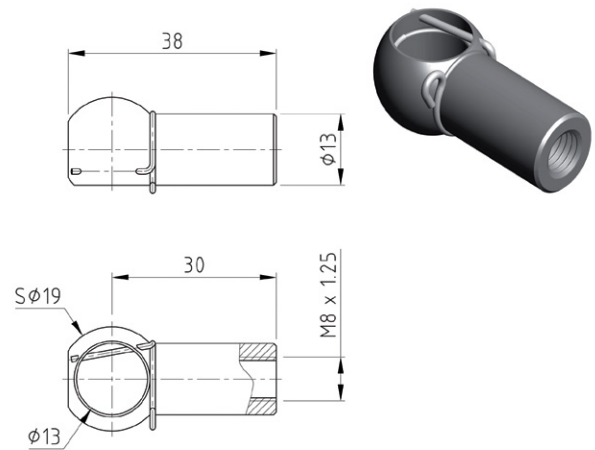

# GAS STRUT CONNECTORS

**SELECTLOK**  
STAINLESS  
STEEL

PART NO: C9 (M6)

PART NO: C9A (M8)  
STAINLESS STEEL PART NO : C9S20M8

PART NO: C18

PART NO: C19

PART NO: U5

PART NO: U6