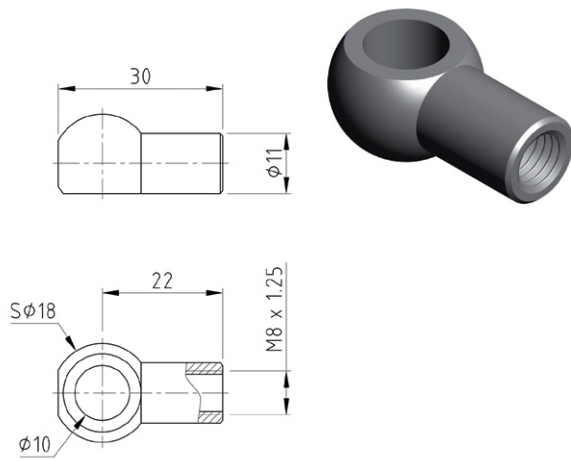

# GAS STRUT CONNECTORS

**SELECTLOK**  
STAINLESS  
STEEL

PART NO: C9 (M6)

PART NO: C9A (M8)  
STAINLESS STEEL PART NO : C9S20M8

PART NO: C18

PART NO: C19

PART NO: U5

PART NO: U6