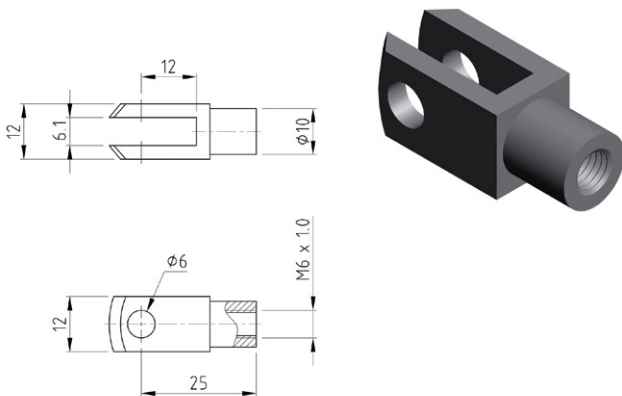

# GAS STRUT CONNECTORS

**SELECTLOK**  
STAINLESS  
STEEL

PART NO: C9 (M6)

PART NO: C9A (M8)  
STAINLESS STEEL PART NO : C9S20M8

PART NO: C18

PART NO: C19

PART NO: U5

PART NO: U6