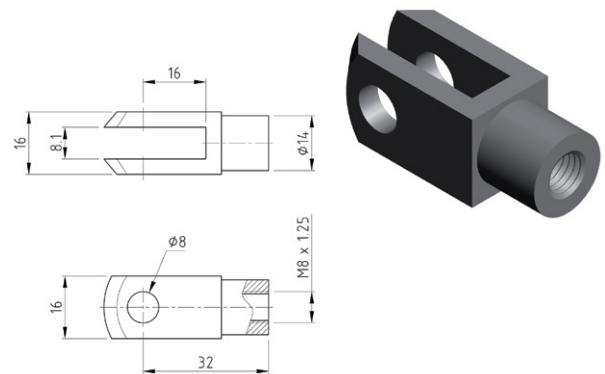

# GAS STRUT CONNECTORS

**SELECTLOK**  
STAINLESS  
STEEL

PART NO: C9 (M6)

PART NO: C9A (M8)  
STAINLESS STEEL PART NO : C9S20M8

PART NO: C18

PART NO: C19

PART NO: U5

PART NO: U6