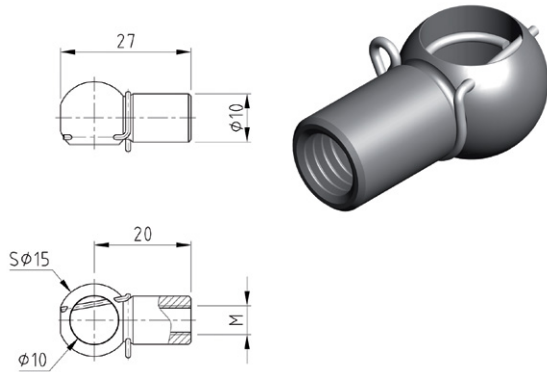

# GAS STRUT CONNECTORS

**SELECTLOK**  
STAINLESS  
STEEL

PART NO: C9 (M6)

PART NO: C9A (M8)  
STAINLESS STEEL PART NO : C9S20M8

PART NO: C18

PART NO: C19

PART NO: U5

PART NO: U6