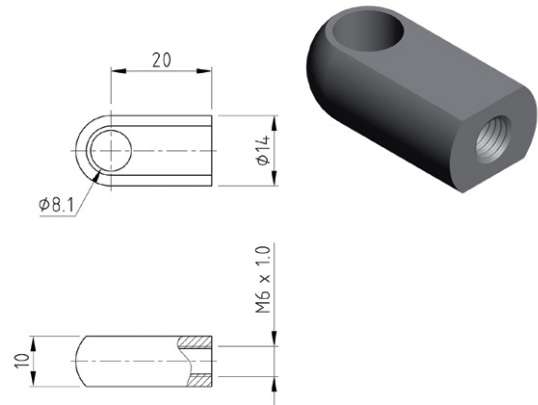

GAS STRUT CONNECTORS

PART NO: AL01

PART NO: AL02

PART NO: AL03

PART NO: AL04

PART NO: B6

PART NO: B-9