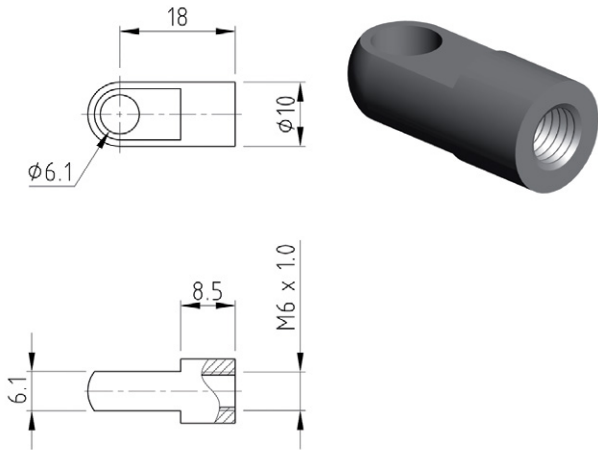

GAS STRUT CONNECTORS

PART NO: AL01

PART NO: AL02

PART NO: AL03

PART NO: AL04

PART NO: B6

PART NO: B-9