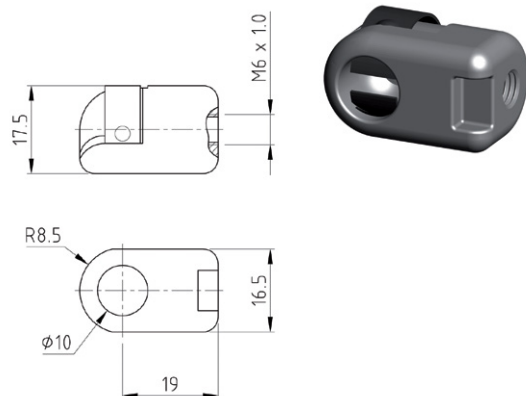

GAS STRUT CONNECTORS

PART NO: AL01

PART NO: AL02

PART NO: AL03

PART NO: AL04

PART NO: B6

PART NO: B-9