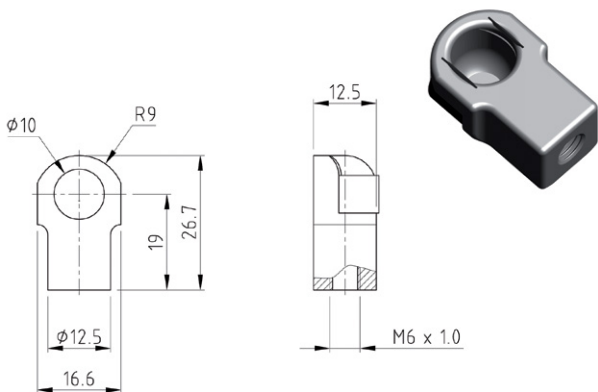

GAS STRUT CONNECTORS

PART NO: AL01

PART NO: AL02

PART NO: AL03

PART NO: AL04

PART NO: B6

PART NO: B-9