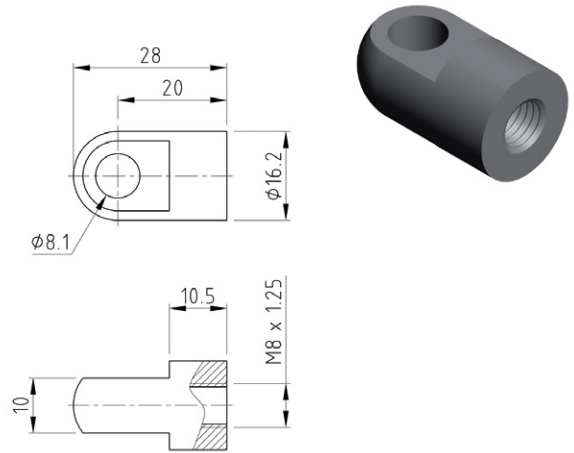

GAS STRUT CONNECTORS

PART NO: AL01

PART NO: AL02

PART NO: AL03

PART NO: AL04

PART NO: B6

PART NO: B-9