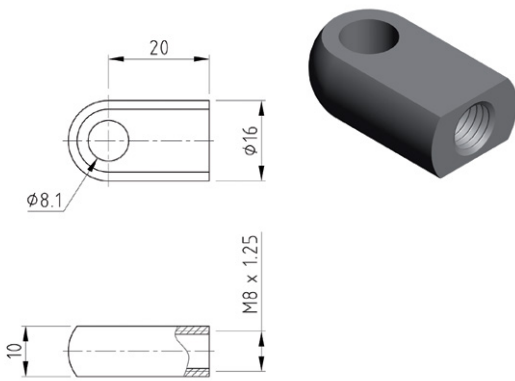

GAS STRUT CONNECTORS

PART NO: AL01

PART NO: AL02

PART NO: AL03

PART NO: AL04

PART NO: B6

PART NO: B-9