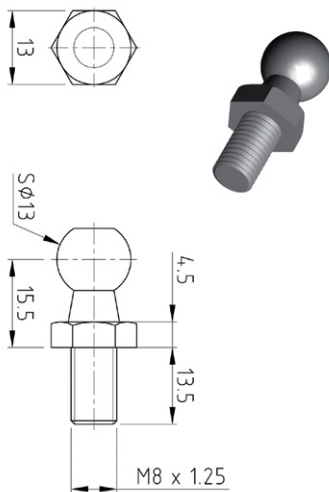

BALL STUDS

SELECTRIX
STAINLESS
STEEL

PART NO: SW-12
STAINLESS STEEL PART NO : SW-12-SS

SELECTRIX
STAINLESS
STEEL

PART NO: SW-13
STAINLESS STEEL PART NO : SW-13-SS

PART NO: SW-14

PART NO: SW-14-L