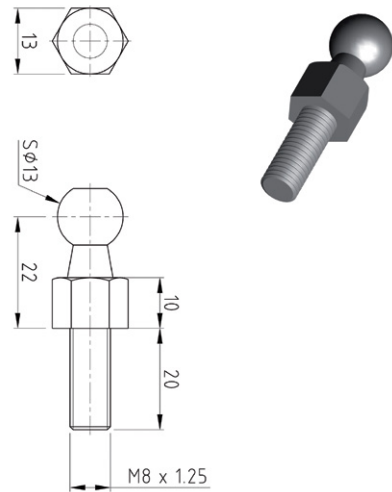

BALL STUDS

SELECTRIX
STAINLESS
STEEL

PART NO: SW-12
STAINLESS STEEL PART NO : SW-12-SS

SELECTRIX
STAINLESS
STEEL

PART NO: SW-13
STAINLESS STEEL PART NO : SW-13-SS

PART NO: SW-14

PART NO: SW-14-L