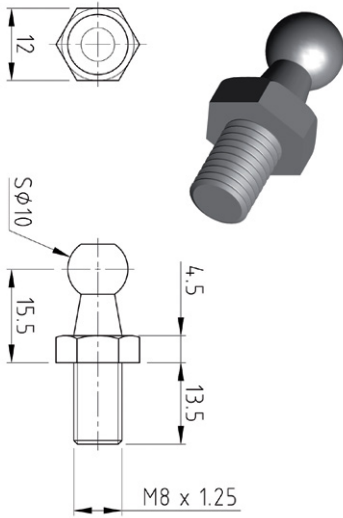

BALL STUDS

SELECTRIX
STAINLESS
STEEL

PART NO: SW-12
STAINLESS STEEL PART NO : SW-12-SS

SELECTRIX
STAINLESS
STEEL

PART NO: SW-13
STAINLESS STEEL PART NO : SW-13-SS

PART NO: SW-14

PART NO: SW-14-L