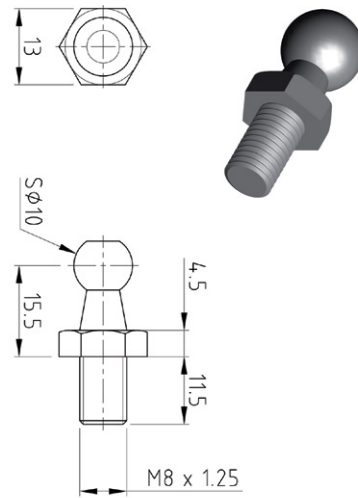

BALL STUDS

SELECTRIX
STAINLESS
STEEL

PART NO: SW-12
STAINLESS STEEL PART NO : SW-12-SS

SELECTRIX
STAINLESS
STEEL

PART NO: SW-13
STAINLESS STEEL PART NO : SW-13-SS

PART NO: SW-14

PART NO: SW-14-L