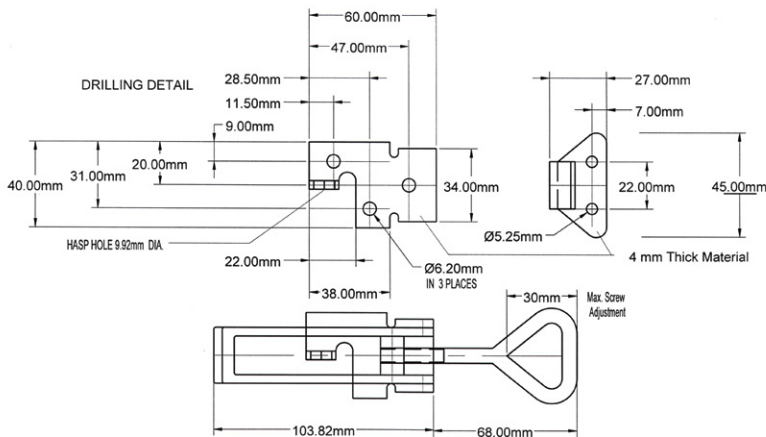

SELECTLOK
STAINLESS
STEEL

MEDIUM OVER CENTRE FASTENER

FEATURES:

- Padlockable

MATERIAL & FINISH:

- Mild steel/zinc plated
- Stainless steel

MATERIAL	FINISH	COMPONENT	PART NUMBER
Mild steel	Zinc plated	Latch	92105
Mild steel	Zinc plated	Hook	92105-1
Stainless steel	-	Latch	92105SS
Stainless steel	-	Hook	92105-1SS

SELECTLOK
STAINLESS
STEEL

LARGE OVER CENTRE FASTENER

FEATURES:

- Padlockable

MATERIAL & FINISH:

- Mild steel/zinc plated
- Stainless steel

MATERIAL	FINISH	COMPONENT	PART NUMBER
Mild steel	Zinc plated	Latch	92104
Mild steel	Zinc plated	Hook	92104-1
Stainless steel	-	Latch	92104SS
Stainless steel	-	Hook	92104-1SS