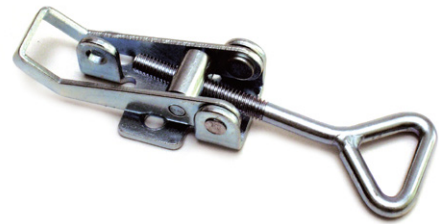

SELECTLOK
STAINLESS
STEEL

MEDIUM OVER CENTRE FASTENER

FEATURES:

- Padlockable

MATERIAL & FINISH:

- Mild steel/zinc plated
- Stainless steel

MATERIAL	FINISH	COMPONENT	PART NUMBER
Mild steel	Zinc plated	Latch	92105
Mild steel	Zinc plated	Hook	92105-1
Stainless steel	-	Latch	92105SS
Stainless steel	-	Hook	92105-1SS

SELECTLOK
STAINLESS
STEEL

LARGE OVER CENTRE FASTENER

FEATURES:

- Padlockable

MATERIAL & FINISH:

- Mild steel/zinc plated
- Stainless steel

MATERIAL	FINISH	COMPONENT	PART NUMBER
Mild steel	Zinc plated	Latch	92104
Mild steel	Zinc plated	Hook	92104-1
Stainless steel	-	Latch	92104SS
Stainless steel	-	Hook	92104-1SS