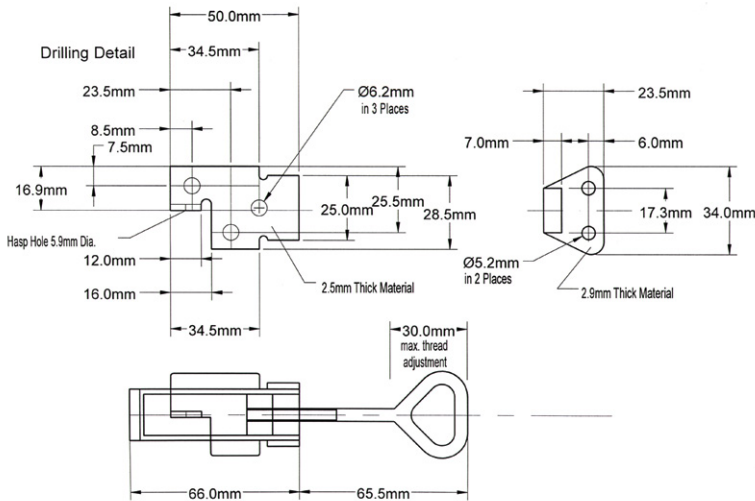

SELECTLOK
STAINLESS
STEEL

MEDIUM OVER CENTRE FASTENER

FEATURES:

- Padlockable

MATERIAL & FINISH:

- Mild steel/zinc plated
- Stainless steel

MATERIAL	FINISH	COMPONENT	PART NUMBER
Mild steel	Zinc plated	Latch	92105
Mild steel	Zinc plated	Hook	92105-1
Stainless steel	-	Latch	92105SS
Stainless steel	-	Hook	92105-1SS

SELECTLOK
STAINLESS
STEEL

LARGE OVER CENTRE FASTENER

FEATURES:

- Padlockable

MATERIAL & FINISH:

- Mild steel/zinc plated
- Stainless steel

MATERIAL	FINISH	COMPONENT	PART NUMBER
Mild steel	Zinc plated	Latch	92104
Mild steel	Zinc plated	Hook	92104-1
Stainless steel	-	Latch	92104SS
Stainless steel	-	Hook	92104-1SS