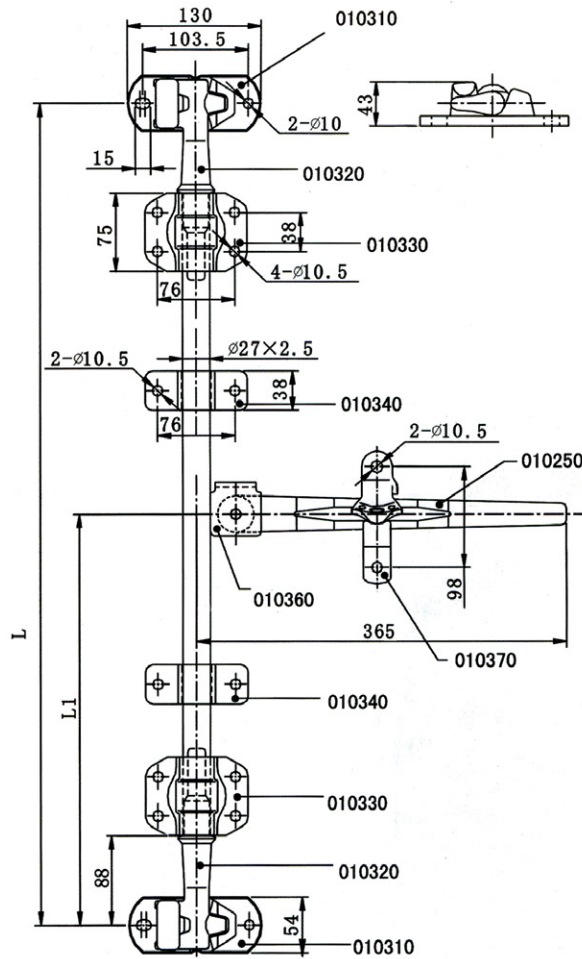

CAM LOCK KIT

FEATURES:

- To suit 27mm OD tubing

MATERIAL & FINISH:

- Mild steel
- Zinc plated

MATERIAL	FINISH	PART NUMBER
Mild steel	Zinc plated	010300