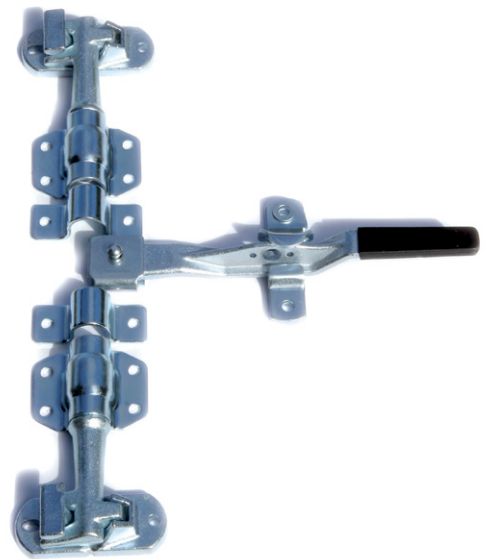

CAM LOCK KIT

FEATURES:

- To suit 27mm OD tubing

MATERIAL & FINISH:

- Mild steel
- Zinc plated

MATERIAL	FINISH	PART NUMBER
Mild steel	Zinc plated	010300