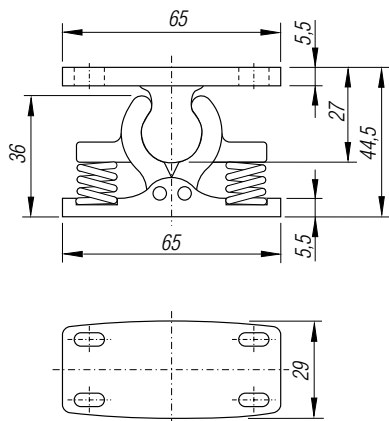

# DOOR HOLDER

## MATERIAL & FINISH:

- Mild steel
- Zinc plated

LENGTH	PART NUMBER
190mm	6564-6

## FIXING HOLES:

4 longitudinal fixing holes 10x5mm  
 Horizontal distance = 50mm  
 Vertical distance = 17mm

DESCRIPTION	PART NUMBER
Door retainer	631800