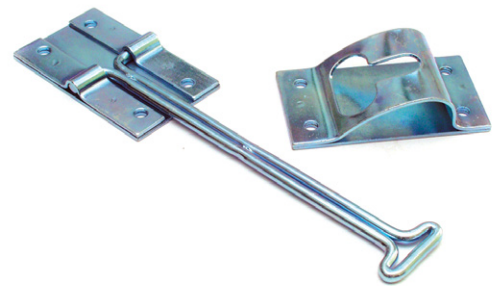

# DOOR HOLDER

## MATERIAL & FINISH:

- Mild steel
- Zinc plated

LENGTH	PART NUMBER
190mm	6564-6

# PLASTIC DOOR RETAINER

## MATERIAL & FINISH:

- White plastic
- Stainless steel spring