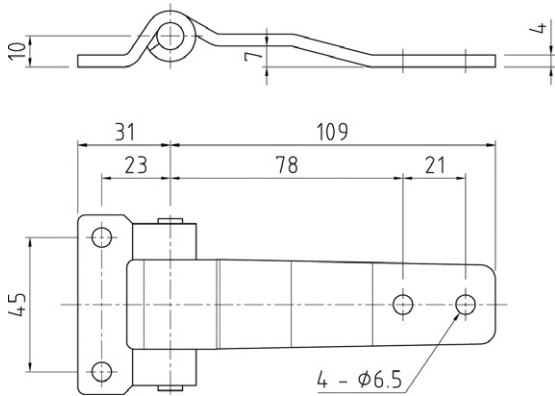

SELECTLOK
STAINLESS
STEEL

DOOR HINGE

MATERIAL & FINISH:

- Stainless steel
- Polished

MATERIAL

PART NUMBER

Stainless steel

113040-S

SELECTLOK
STAINLESS
STEEL

DOOR HINGE

MATERIAL & FINISH:

- Stainless steel
- Polished

MATERIAL

PART NUMBER

Stainless steel

113050-S