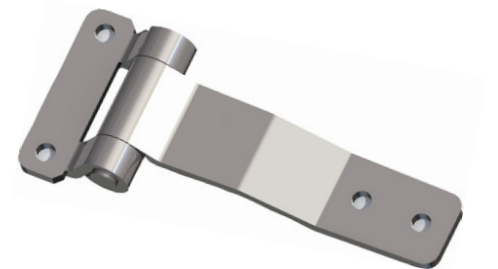

SELECTLOK
STAINLESS
STEEL

DOOR HINGE

MATERIAL & FINISH:

- Stainless steel
- Polished

MATERIAL

PART NUMBER

Stainless steel

113040-S

SELECTLOK
STAINLESS
STEEL

DOOR HINGE

MATERIAL & FINISH:

- Stainless steel
- Polished

MATERIAL

PART NUMBER

Stainless steel

113050-S