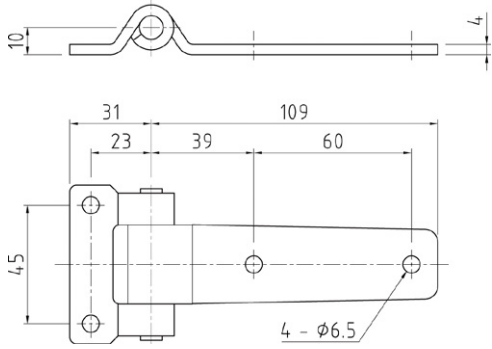

SELECTLOK
STAINLESS
STEEL

DOOR HINGE

MATERIAL & FINISH:

- Stainless steel
- Polished

MATERIAL

PART NUMBER

Stainless steel

113040-S

SELECTLOK
STAINLESS
STEEL

DOOR HINGE

MATERIAL & FINISH:

- Stainless steel
- Polished

MATERIAL

PART NUMBER

Stainless steel

113050-S