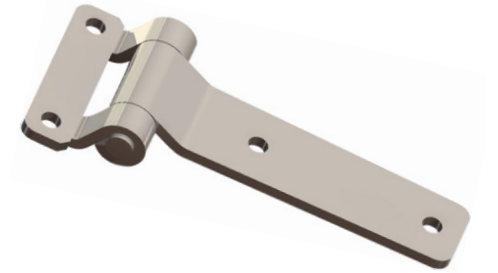

SELECTLOK
STAINLESS
STEEL

DOOR HINGE

MATERIAL & FINISH:

- Stainless steel
- Polished

MATERIAL

PART NUMBER

Stainless steel

113040-S

SELECTLOK
STAINLESS
STEEL

DOOR HINGE

MATERIAL & FINISH:

- Stainless steel
- Polished

MATERIAL

PART NUMBER

Stainless steel

113050-S