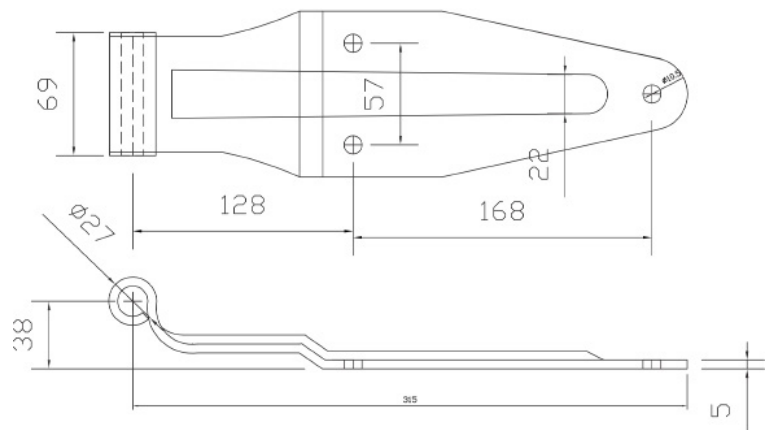

REAR DOOR LEAF HINGE

FEATURES:

- Heavy duty construction
- Supplied with mounting bracket, bolts & nuts

| MATERIAL | FINISH | PART NUMBER |
|------------|---------------------|-------------|
| Mild steel | Zinc plated | 031000 |
| Mild steel | White powder coated | 031000P |

REAR DOOR LEAF HINGE

FEATURES:

- Heavy duty construction
- Supplied with mounting bracket, bolts & nuts
- Comes unassembled

| MATERIAL | PART NUMBER |
|------------------------------|---------------|
| Normal weld on butt with pin | 60032-kit 1 |
| Weld on offset butt with pin | 60032-0B-kit2 |