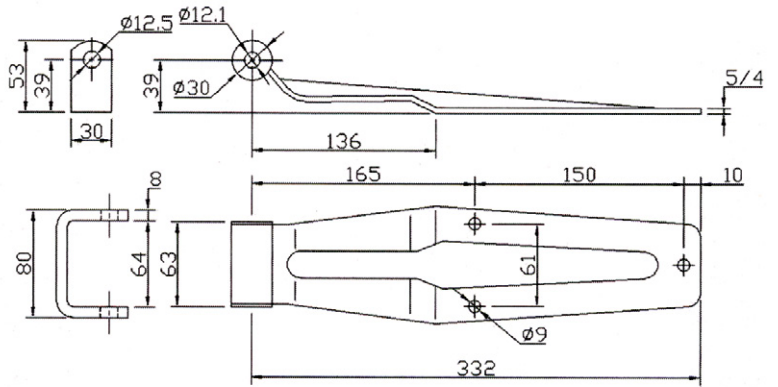

REAR DOOR LEAF HINGE

FEATURES:

- Heavy duty construction
- Supplied with mounting bracket, bolts & nuts

| MATERIAL | FINISH | PART NUMBER |
|------------|---------------------|-------------|
| Mild steel | Zinc plated | 031000 |
| Mild steel | White powder coated | 031000P |

REAR DOOR LEAF HINGE

FEATURES:

- Heavy duty construction
- Supplied with mounting bracket, bolts & nuts
- Comes unassembled

| MATERIAL | PART NUMBER |
|------------------------------|---------------|
| Normal weld on butt with pin | 60032-kit 1 |
| Weld on offset butt with pin | 60032-0B-kit2 |