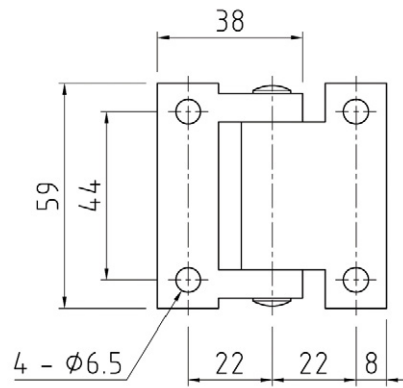

SIDE DOOR HINGE

MATERIAL & FINISH:

- Stainless steel
- Polished

MATERIAL	PART NUMBER
Stainless steel	113080-S