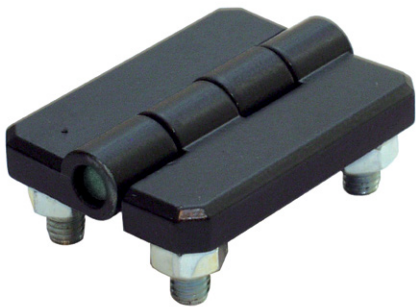

SCREW-ON HINGE

FEATURES:

- Zinc die cast
- Stainless steel pin
- High quality black powder coated
- For flush mounted doors

FINISH	DESCRIPTION	PART NUMBER
Black powder coated	Pedestal hinge	101-0168

PEDESTAL HINGE

FEATURES:

- Zinc die cast
- Heavy duty
- High quality black powder coated
- For flush mounted doors

FINISH	DESCRIPTION	PART NUMBER
Black powder coated	Pedestal hinge	101-0145