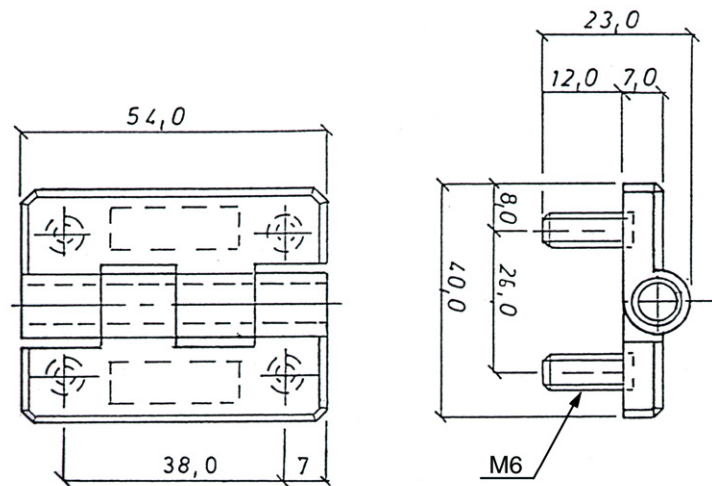

SCREW-ON HINGE

FEATURES:

- Zinc die cast
- Stainless steel pin
- High quality black powder coated
- For flush mounted doors

FINISH	DESCRIPTION	PART NUMBER
Black powder coated	Pedestal hinge	101-0168

PEDESTAL HINGE

FEATURES:

- Zinc die cast
- Heavy duty
- High quality black powder coated
- For flush mounted doors

FINISH	DESCRIPTION	PART NUMBER
Black powder coated	Pedestal hinge	101-0145