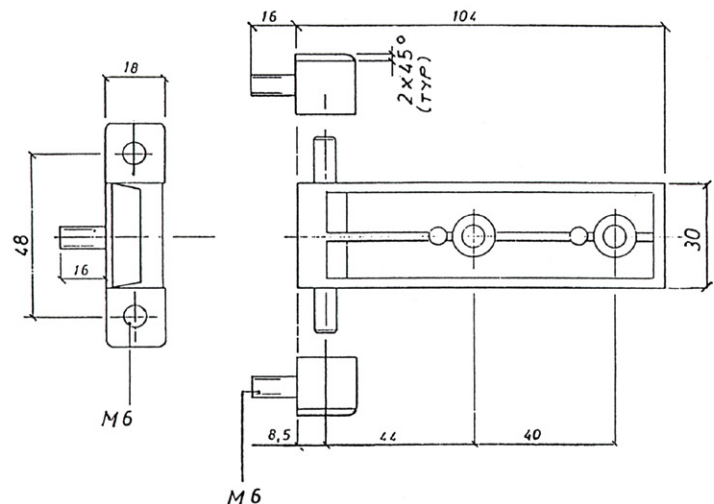

SCREW-ON HINGE

FEATURES:

- Zinc die cast
- Stainless steel pin
- High quality black powder coated
- For flush mounted doors

FINISH	DESCRIPTION	PART NUMBER
Black powder coated	Pedestal hinge	101-0168

PEDESTAL HINGE

FEATURES:

- Zinc die cast
- Heavy duty
- High quality black powder coated
- For flush mounted doors

FINISH	DESCRIPTION	PART NUMBER
Black powder coated	Pedestal hinge	101-0145