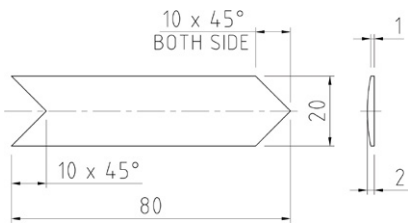

REAR DOOR SEAL

PART NUMBER

P-200-21

Material: PVC

Colour: Grey

Packaging: 5m lengths

PART NUMBER

P2627

Material: PVC

Colour: Grey

Packaging: 100 pieces

PART NUMBER

183020

Material: PVC

Colour: Grey

Packaging: 5m lengths

PART NUMBER

P-6081-BV

Material: PVC

Colour: Grey

Packaging: 5m lengths