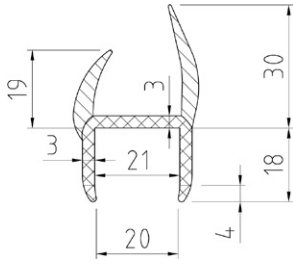

REAR DOOR SEAL

PART NUMBER

P-200-21

Material: PVC

Colour: Grey

Packaging: 5m lengths

PART NUMBER

P2627

Material: PVC

Colour: Grey

Packaging: 100 pieces

PART NUMBER

183020

Material: PVC

Colour: Grey

Packaging: 5m lengths

PART NUMBER

P-6081-BV

Material: PVC

Colour: Grey

Packaging: 5m lengths