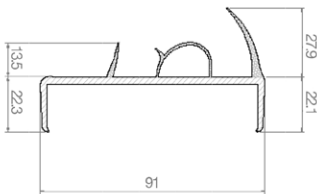

Material: PVC

Colour: Grey

Packaging: 100 pieces

PART NUMBER

183020

Material: PVC

Colour: Grey

Packaging: 5m lengths

PART NUMBER

P-6081-BV

Material: PVC

Colour: Grey

Packaging: 5m lengths