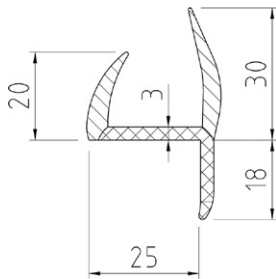

REAR DOOR SEAL

PART NUMBER

P-200-21

Material: PVC

Colour: Grey

Packaging: 5m lengths

PART NUMBER

P2627

Material: PVC

Colour: Grey

Packaging: 100 pieces

PART NUMBER

183020

Material: PVC

Colour: Grey

Packaging: 5m lengths

PART NUMBER

P-6081-BV

Material: PVC

Colour: Grey

Packaging: 5m lengths