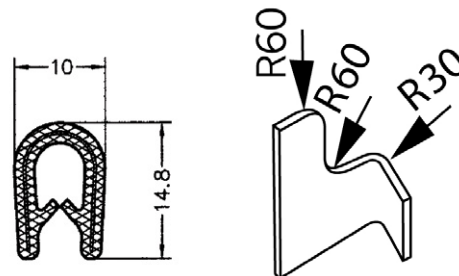

EDGE PROTECTION

PART NUMBER

1011-10801

Material: PVC Grip Range: 0.8 - 1.5mm Packaging: 100m roll

PART NUMBER

1011-10802

Material: PVC Grip Range: 1.0 - 2.0mm Packaging: 100m roll

PART NUMBER

1011-10803

Material: PVC Grip Range: 1.0 - 4.0mm Packaging: 100m roll

PART NUMBER

1011-A1018

Material: PVC Grip Range: 2.0 - 4.0mm Packaging: 50m roll