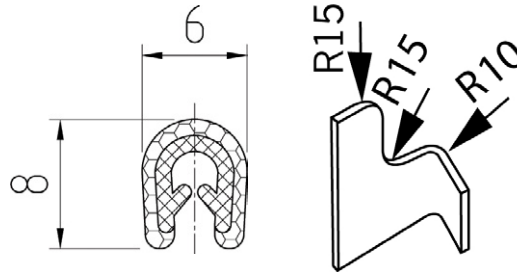

EDGE PROTECTION

PART NUMBER

1011-10801

Material: PVC Grip Range: 0.8 - 1.5mm Packaging: 100m roll

PART NUMBER

1011-10802

Material: PVC Grip Range: 1.0 - 2.0mm Packaging: 100m roll

PART NUMBER

1011-10803

Material: PVC Grip Range: 1.0 - 4.0mm Packaging: 100m roll

PART NUMBER

1011-A1018

Material: PVC Grip Range: 2.0 - 4.0mm Packaging: 50m roll