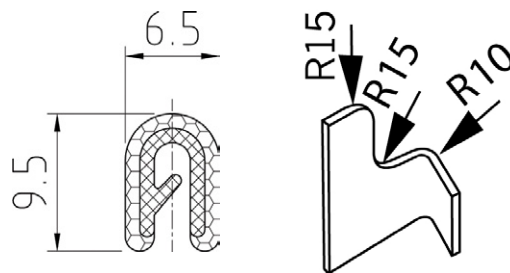

EDGE PROTECTION

PART NUMBER

1011-10801

Material: PVC Grip Range: 0.8 - 1.5mm Packaging: 100m roll

PART NUMBER

1011-10802

Material: PVC Grip Range: 1.0 - 2.0mm Packaging: 100m roll

PART NUMBER

1011-10803

Material: PVC Grip Range: 1.0 - 4.0mm Packaging: 100m roll

PART NUMBER

1011-A1018

Material: PVC Grip Range: 2.0 - 4.0mm Packaging: 50m roll