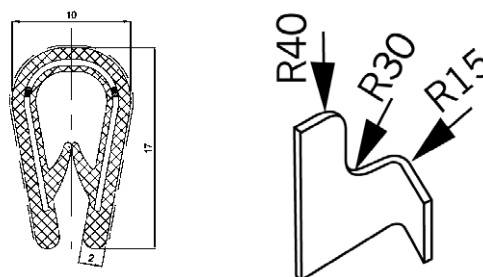

EDGE PROTECTION

PART NUMBER

1011-10801

Material: PVC Grip Range: 0.8 - 1.5mm Packaging: 100m roll

PART NUMBER

1011-10802

Material: PVC Grip Range: 1.0 - 2.0mm Packaging: 100m roll

PART NUMBER

1011-10803

Material: PVC Grip Range: 1.0 - 4.0mm Packaging: 100m roll

PART NUMBER

1011-A1018

Material: PVC Grip Range: 2.0 - 4.0mm Packaging: 50m roll